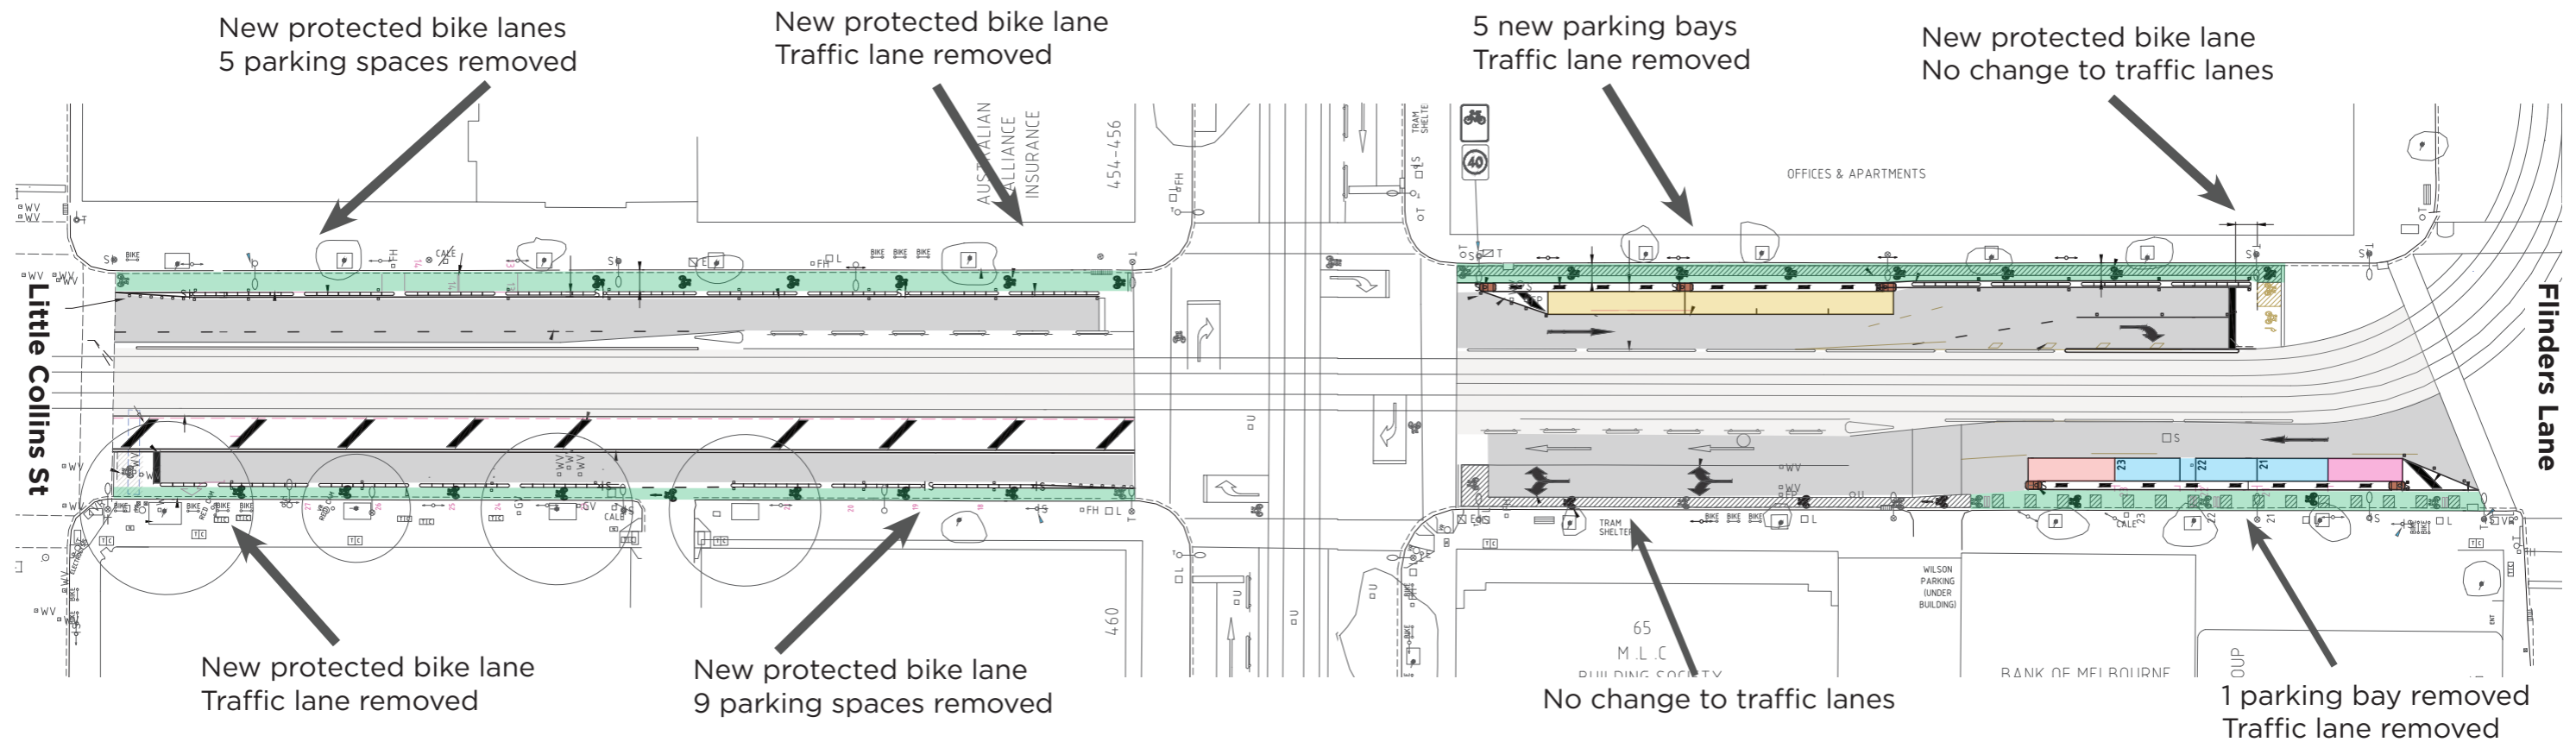

WILLIAM STREET

Little Collins Street to Flinders Lane (CoM road)

Key changes

- 400m of new protected bike lanes, both sides of road
- 10 parking bays removed (net)

Legend:

- Traffic lanes
- Protected bike lane
- Parking bays
- Tramway

Parking key:

- 2 hour metered
- Loading zone
- Disability
- Drop off/pick up