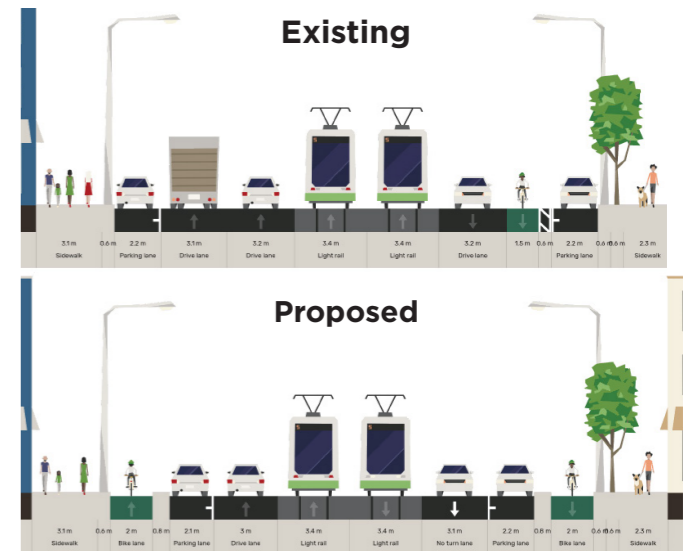

WILLIAM STREET

Little Collins Street to Flinders Lane (CoM road)

Key changes

- 400m of new protected bike lanes, both sides of road
- 10 parking bays removed (net)

Legend:

- Traffic lanes
- Protected bike lane
- Parking bays
- Tramway

Parking key:

- 2 hour metered
- Loading zone
- Disability
- Drop off/pick up