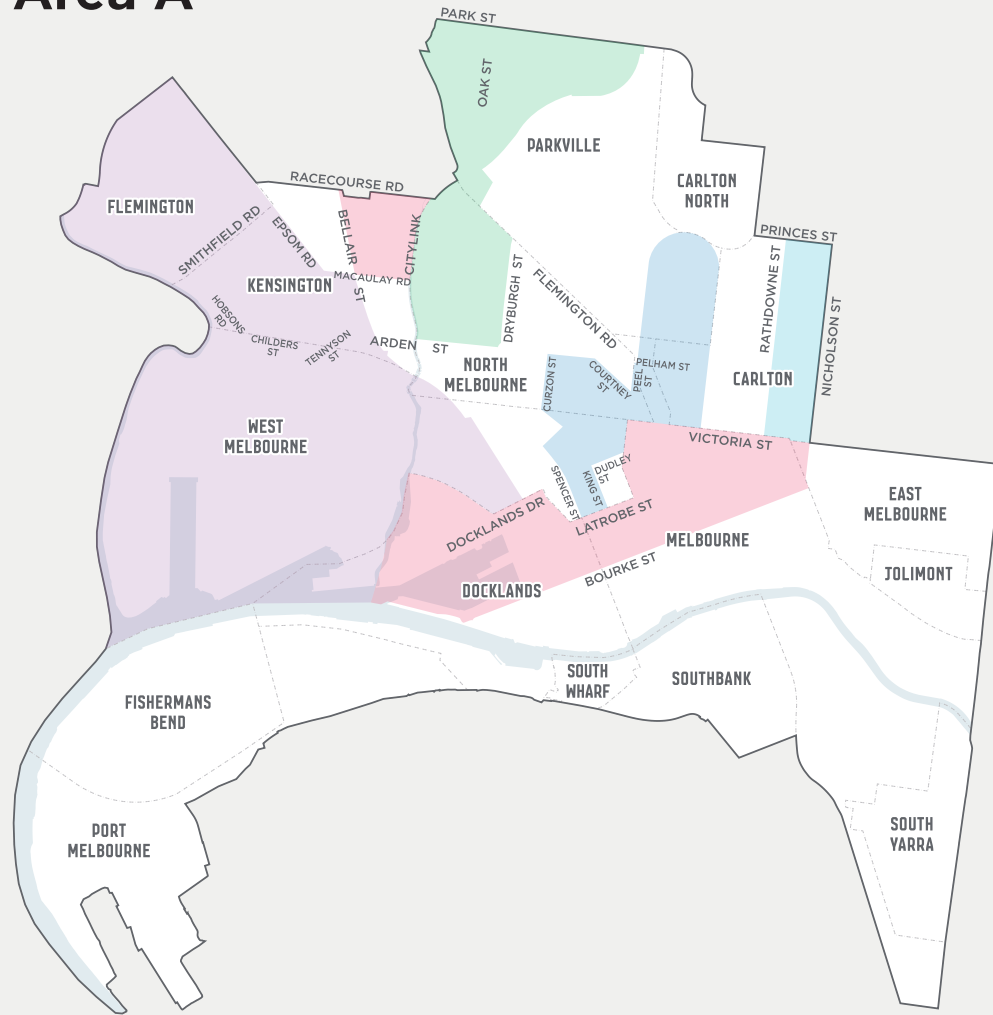

WASTE COLLECTION CALENDAR 2023-24

Area A

- MONDAY
- TUESDAY
- WEDNESDAY
- THURSDAY
- FRIDAY

Placing your bin out for collection:

Place bins out for collection before 6am collection day.
 Ensure that the bin lid is fully closed with no waste or recycling on top or beside it.
 Remove any contamination.
 Place bins 30cm apart and at least 1 metre from power poles and street signs.
 Ensure that your bins are returned to the property after collection.

JULY 2023

S	M	T	W	T	F	S
						1
2	3	4	5	6	7	8
9	10	11	12	13	14	15
16	17	18	19	20	21	22
23	24	25	26	27	28	29
30	31					

AUGUST 2023

S	M	T	W	T	F	S
		1	2	3	4	5
6	7	8	9	10	11	12
13	14	15	16	17	18	19
20	21	22	23	24	25	26
27	28	29	30	31		

SEPTEMBER 2023

S	M	T	W	T	F	S
					1	2
3	4	5	6	7	8	9
10	11	12	13	14	15	16
17	18	19	20	21	22	23
24	25	26	27	28	29	30

OCTOBER 2023

S	M	T	W	T	F	S
1	2	3	4	5	6	7
8	9	10	11	12	13	14
15	16	17	18	19	20	21
22	23	24	25	26	27	28
29	30	31				

MARCH 2024

S	M	T	W	T	F	S
					1	2
3	4	5	6	7	8	9
10	11	12	13	14	15	16
17	18	19	20	21	22	23
24	25	26	27	28	29	30
31						

APRIL 2024

S	M	T	W	T	F	S
	1	2	3	4	5	6
7	8	9	10	11	12	13
14	15	16	17	18	19	20
21	22	23	24	25	26	27
28	29	30				