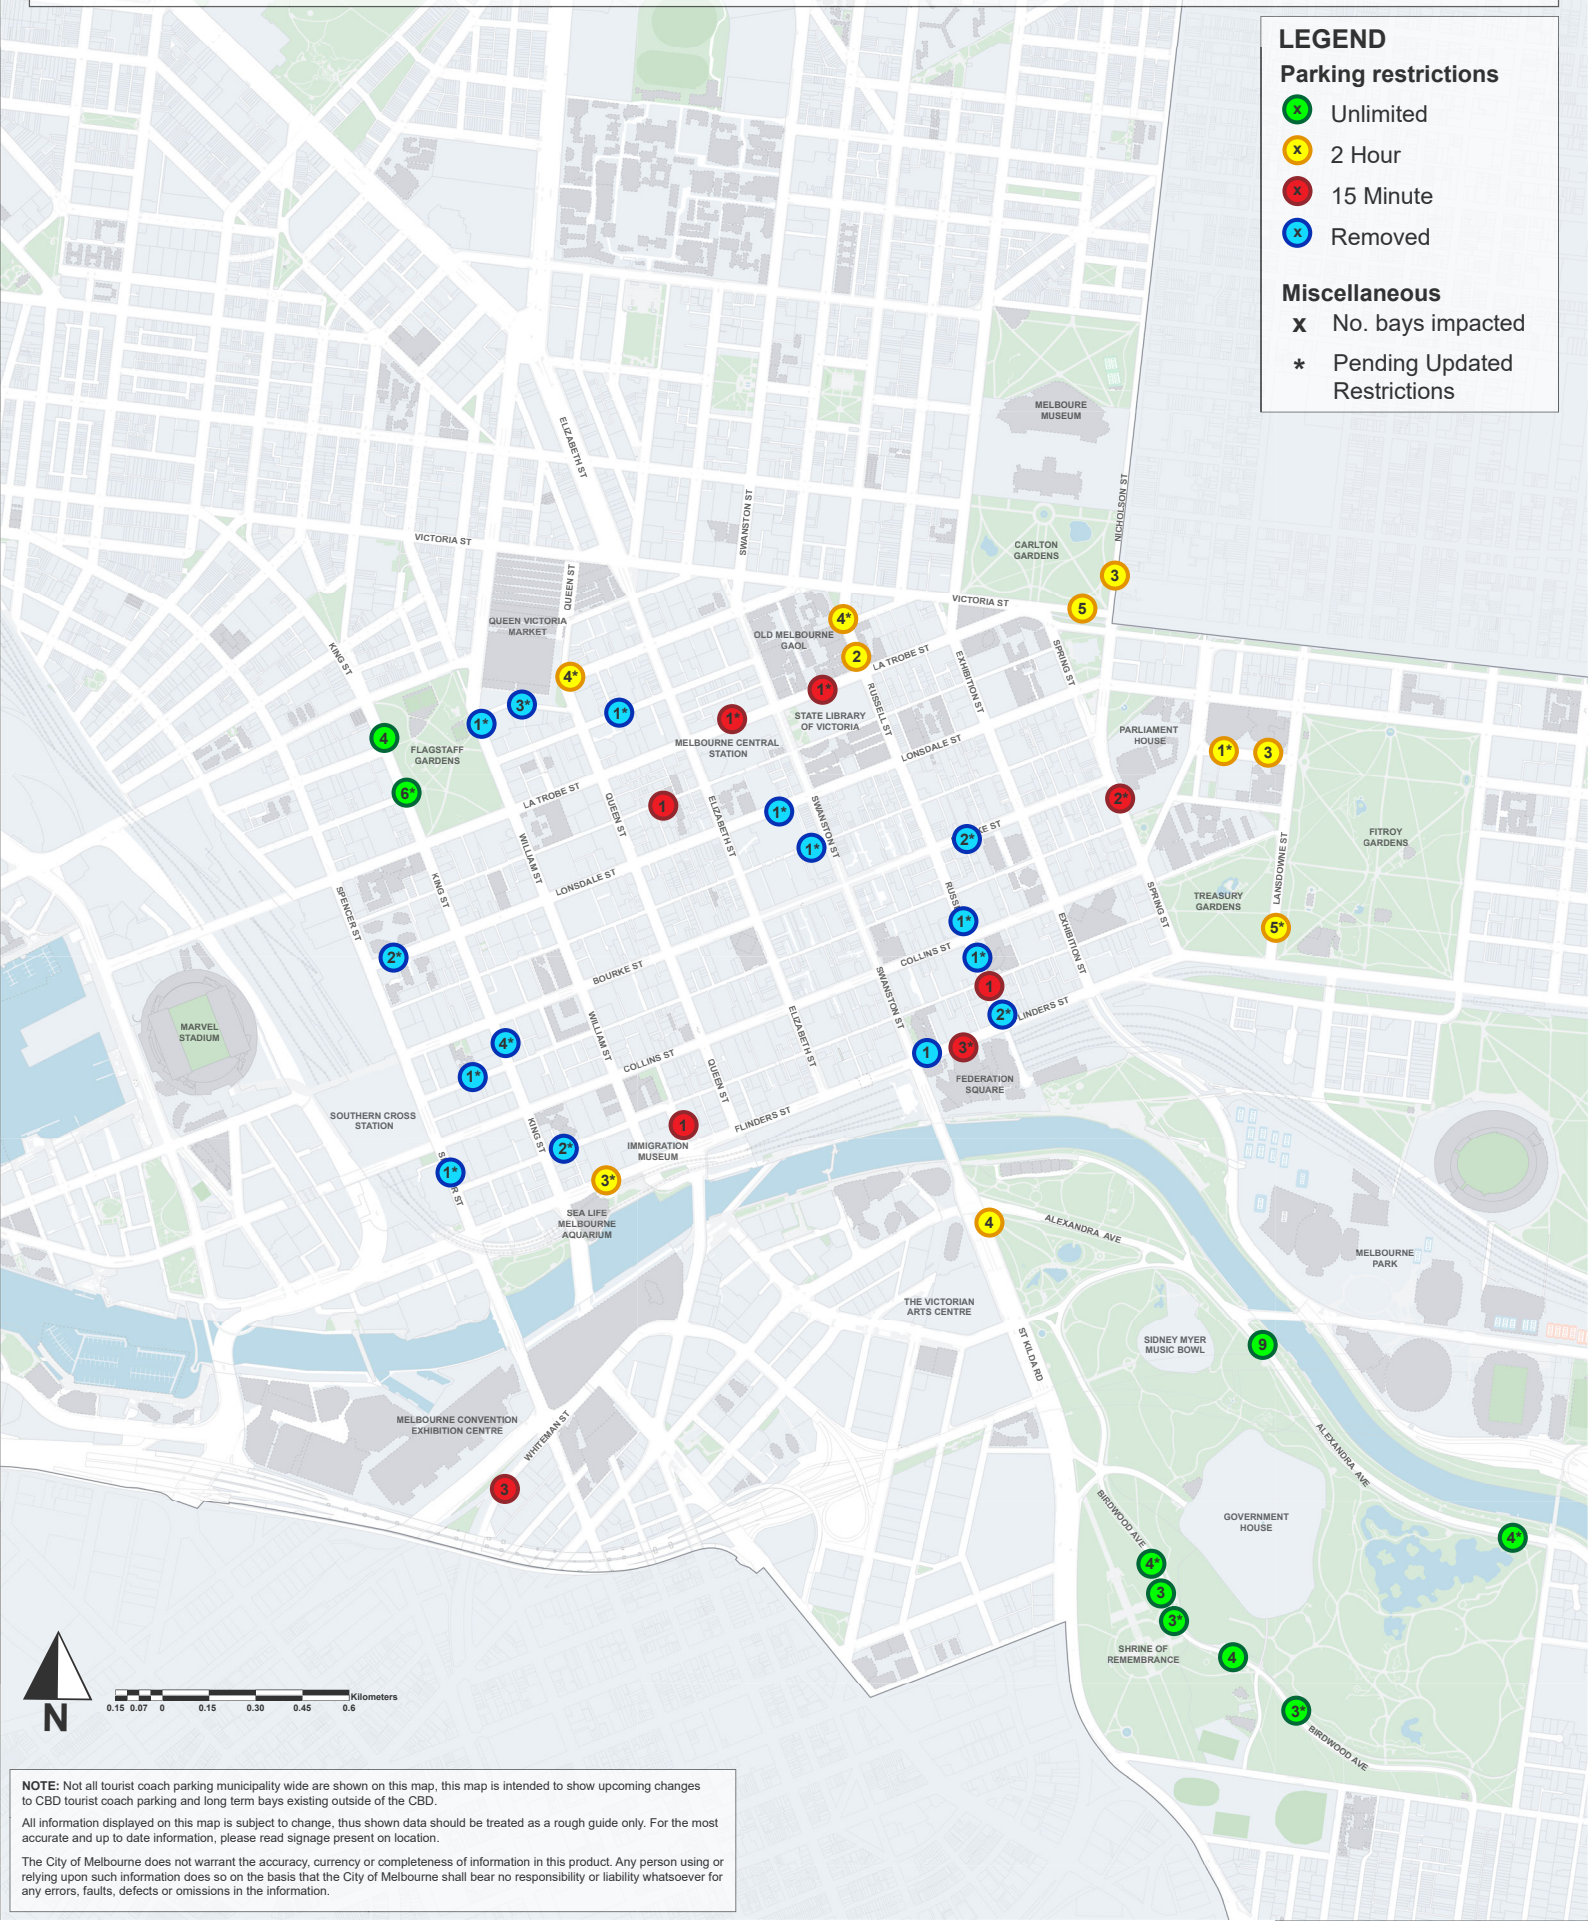

CHANGES TO TOURIST COACH PARKING AS PART OF THE PARKING AND KERBSIDE MANAGEMENT PLAN

LEGEND

Parking restrictions

- Unlimited
- 2 Hour
- 15 Minute
- Removed

Miscellaneous

- x No. bays impacted
- * Pending Updated Restrictions

NOTE: Not all tourist coach parking municipality wide are shown on this map, this map is intended to show upcoming changes to CBD tourist coach parking and long term bays existing outside of the CBD.

All information displayed on this map is subject to change, thus shown data should be treated as a rough guide only. For the most accurate and up to date information, please read signage present on location.