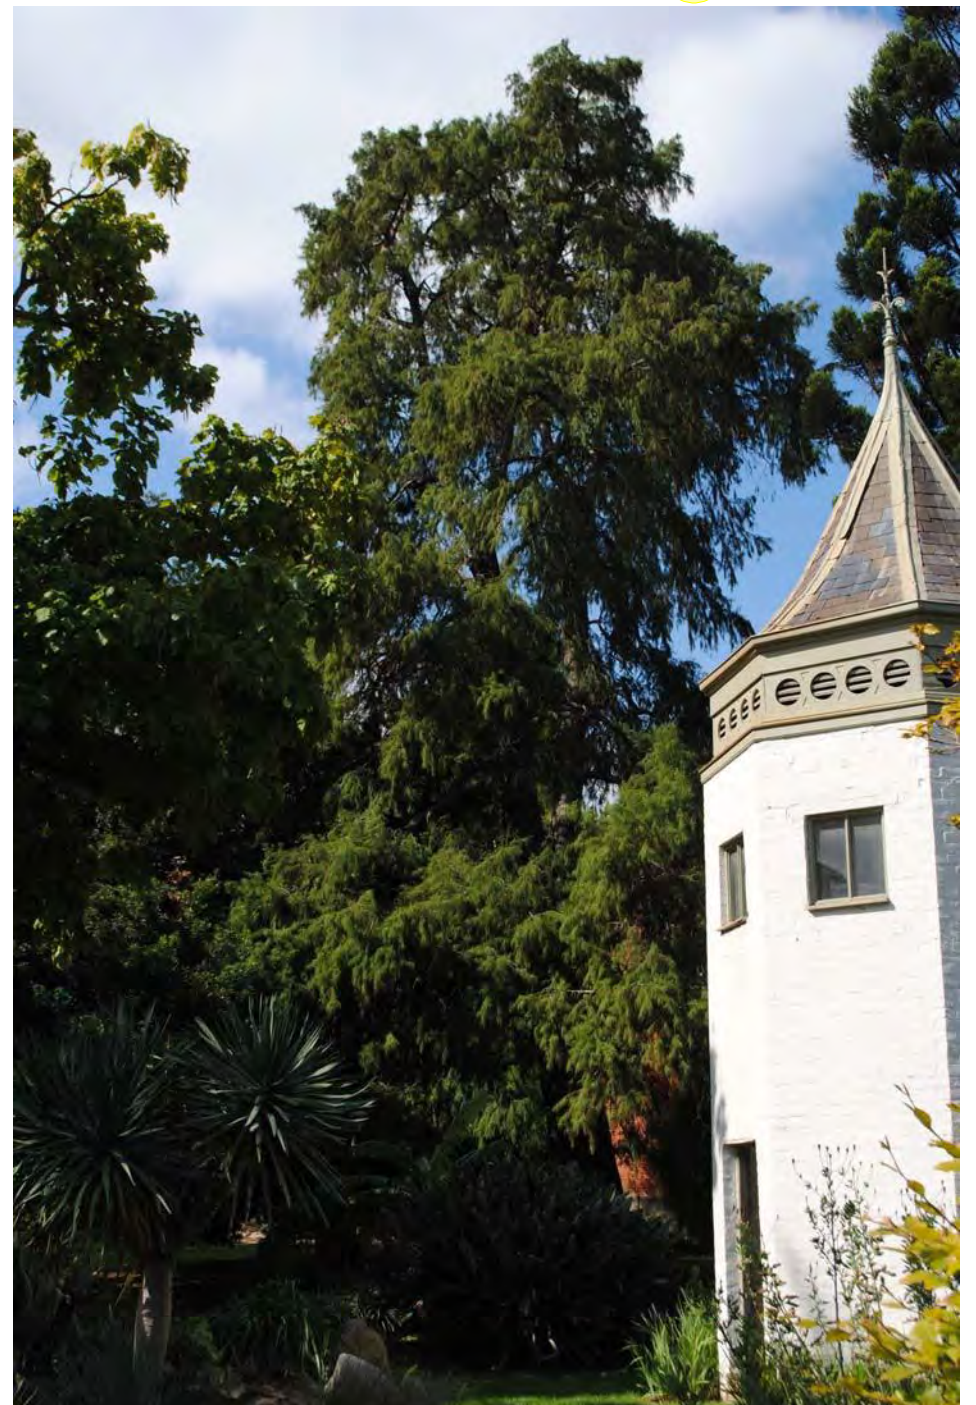

Tree Number: 76
Address: University of Melbourne, 156-292 Grattan Street, PARKVILLE VIC 3010
Location: Melbourne University System Garden
Melway Ref: 2B C6
Record Type: Single Record as part of G5
Number of Trees: 1
Group Number: G5
Botanical Name: *Taxodium mucronatum*
Common Name: Montezuma Cypress
Origin: Exotic
Diameter at Breast Height (cm): 117
Tree Protection Zone (m): 14.04
(Radius from centre of trunk)
Diameter at Root Flare (cm): 150
Structural Root Zone (m): 3.92
(Radius from centre of trunk)
Height (m): 26
Average Width (m): 14.5
Approximate Age: 100+ years
Easting: 320334.9799
Northing: 5814782.2068

Statement of Significance: This tree fulfils criteria of; Outstanding Size, Particularly Old, Horticultural Value, Rare or Localised.
This is a large specimen found in the System Garden at Melbourne University. It is a rare species in Melbourne, in good condition, particularly in context with its built surrounds.

Location

LEGEND Tree Structural Root Zone Tree Protection Zone