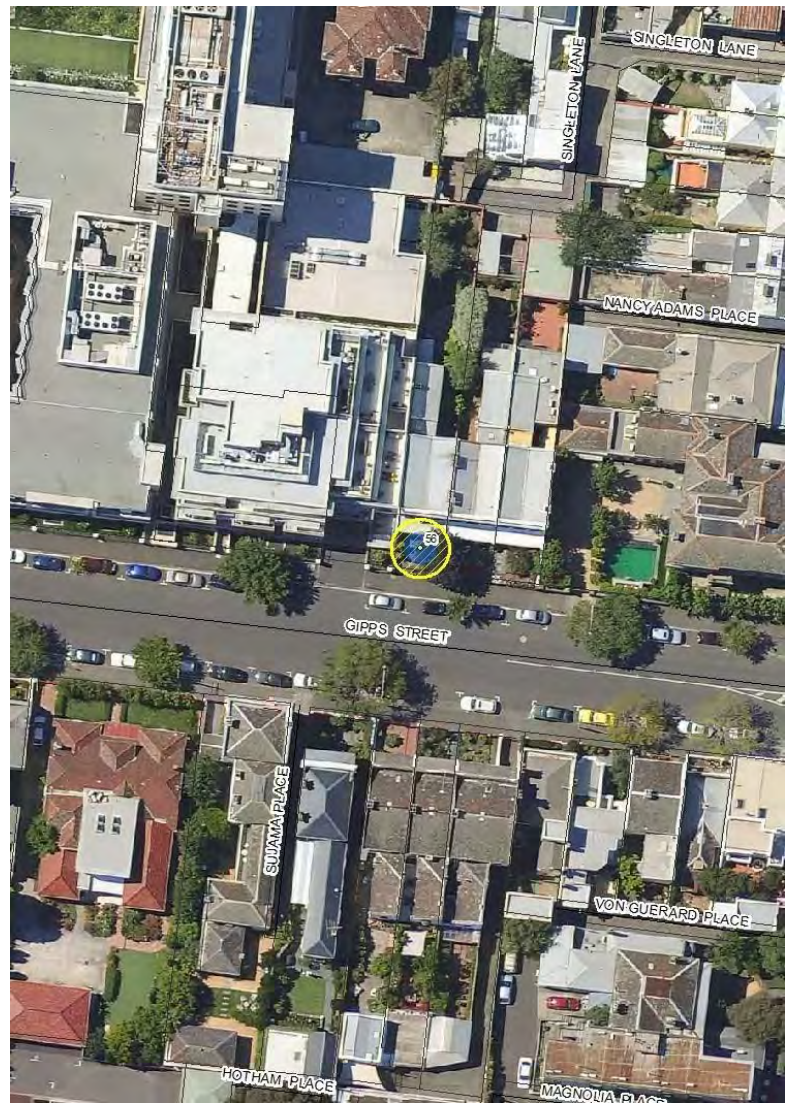

Tree Number: 56
Address: 132 Gipps Street, EAST MELBOURNE VIC 3002
Location: Front of property
Melway Ref: 2G E3
Record Type: Single Record
Number of Trees: 1
Group Number: N/A
Botanical Name: *Fagus sylvatica f. purpurea*
Common Name: European Beech
Origin: Exotic
Diameter at Breast Height (cm): 33
Tree Protection Zone (m): (Radius from centre of trunk) 3.96
Diameter at Root Flare (cm): 40
Structural Root Zone (m): (Radius from centre of trunk) 2.25
Height (m): 9
Average Width (m): 8
Approximate Age: 50-60 years
Easting: 322510.22715
Northing: 5810267.1732

Statement of Significance: This tree fulfils criteria of; Rare or Localised, Aesthetic Value.

This medium sized tree is a cold climate ornamental rarely seen in a residential setting in the City of Melbourne. It is in good condition and adds character to the landscape.

Location

LEGEND ● Tree ● Structural Root Zone ● Tree Protection Zone