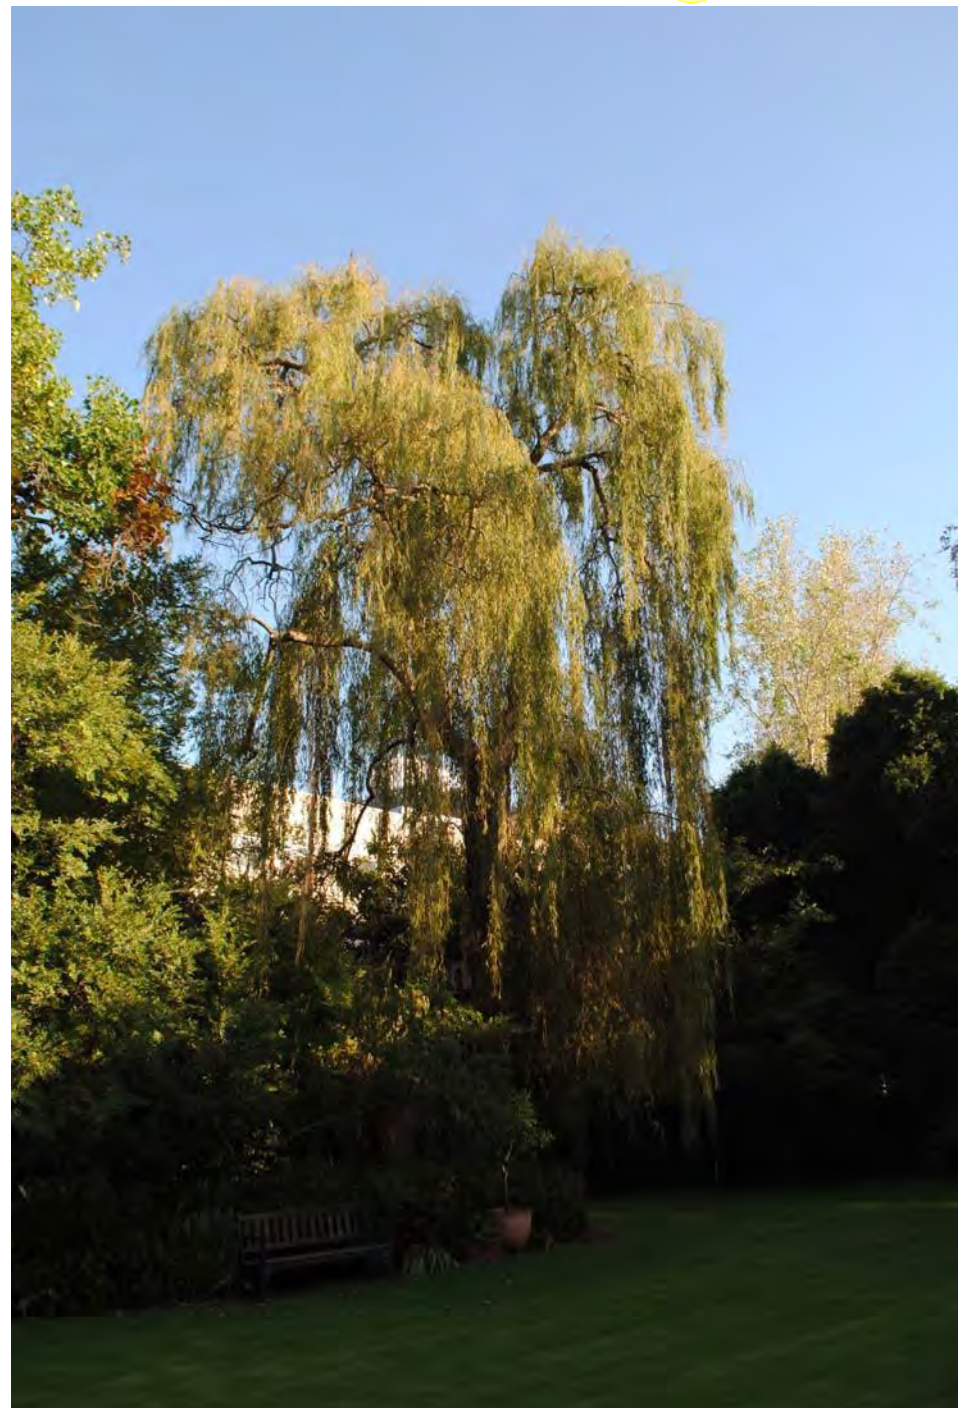

**Location**

**LEGEND** ● Tree ● Structural Root Zone ● Tree Protection Zone

**Statement of Significance:** This tree fulfils criteria of; Outstanding Size, Particularly Old, Aesthetic Value.  
 This is a large tree with cascading branches and high aesthetic qualities that dominate the surrounding landscape.