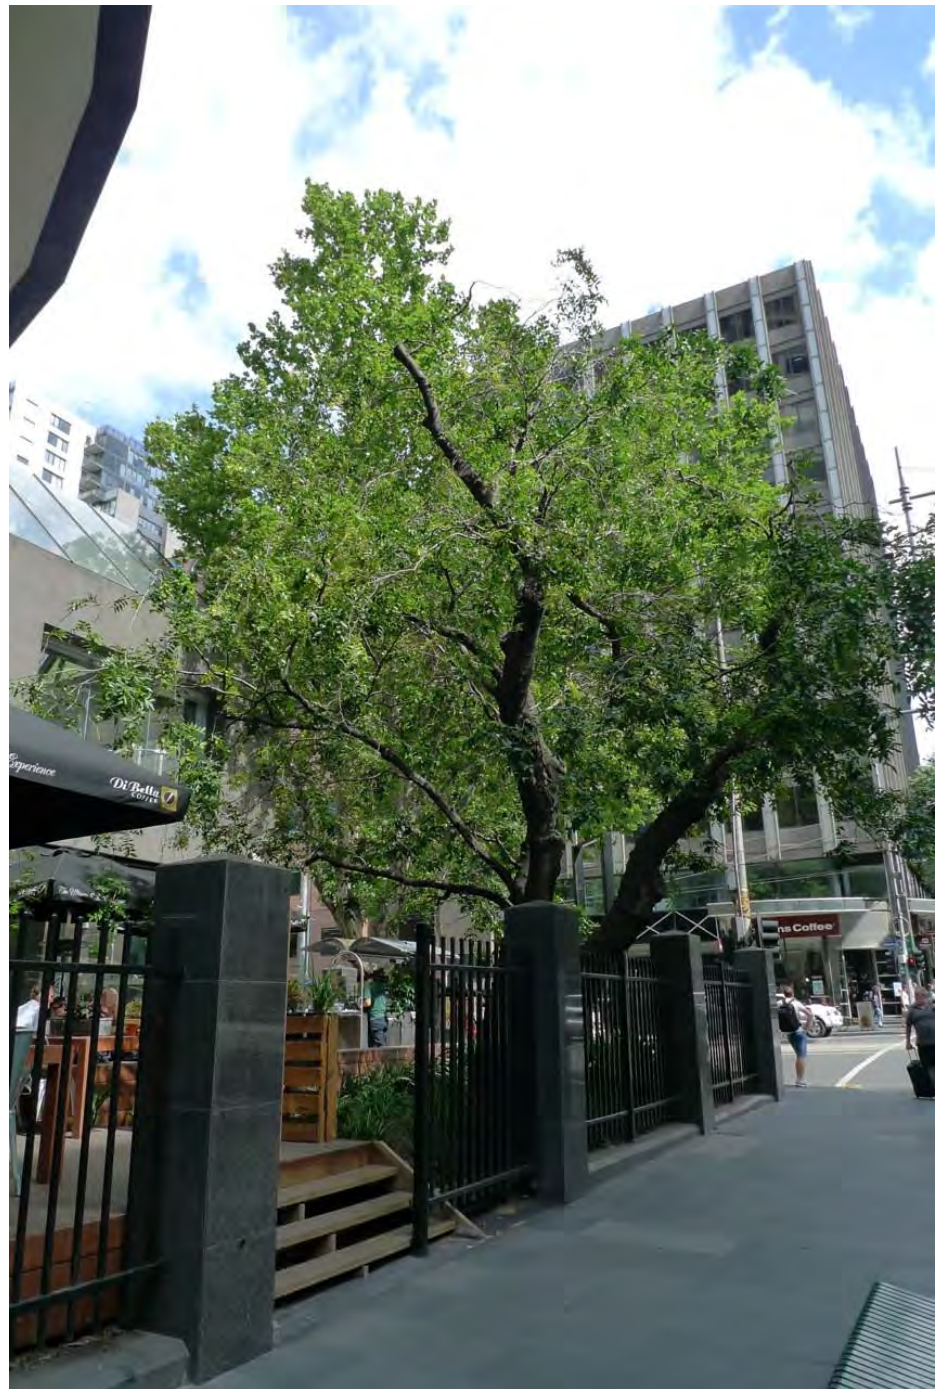

Exceptional Tree Register Report

Tree Number: 1
Address: 607-619 Bourke Street, MELBOURNE VIC 3000
Location: Corner of property
Melway Ref: 1A D5
Record Type: Single Record
Number of Trees: 1
Group Number: N/A
Botanical Name: *Gleditsia sinensis*
Common Name: Chinese Honey Locust
Origin: Exotic
Diameter at Breast Height (cm): 79
Tree Protection Zone (m): 9.48
(Radius from centre of trunk)
Diameter at Root Flare (cm): 81
Structural Root Zone (m): 3.03
(Radius from centre of trunk)
Height (m): 10
Average Width (m): 9.5
Approximate Age: 100+ years
Easting: 320054.9872
Northing: 5812561.6176

Statement of Significance: This tree fulfils criteria of; Historical Value, Horticultural Value, Rare or Localised.
Believed to be the only specimen of this species in Victoria, the site was the location for the first brick and stone building in the Port Philip District (1830). This tree is on the National Trust's Register of significant trees of Victoria.

Location

LEGEND ● Tree ● Structural Root Zone ● Tree Protection Zone