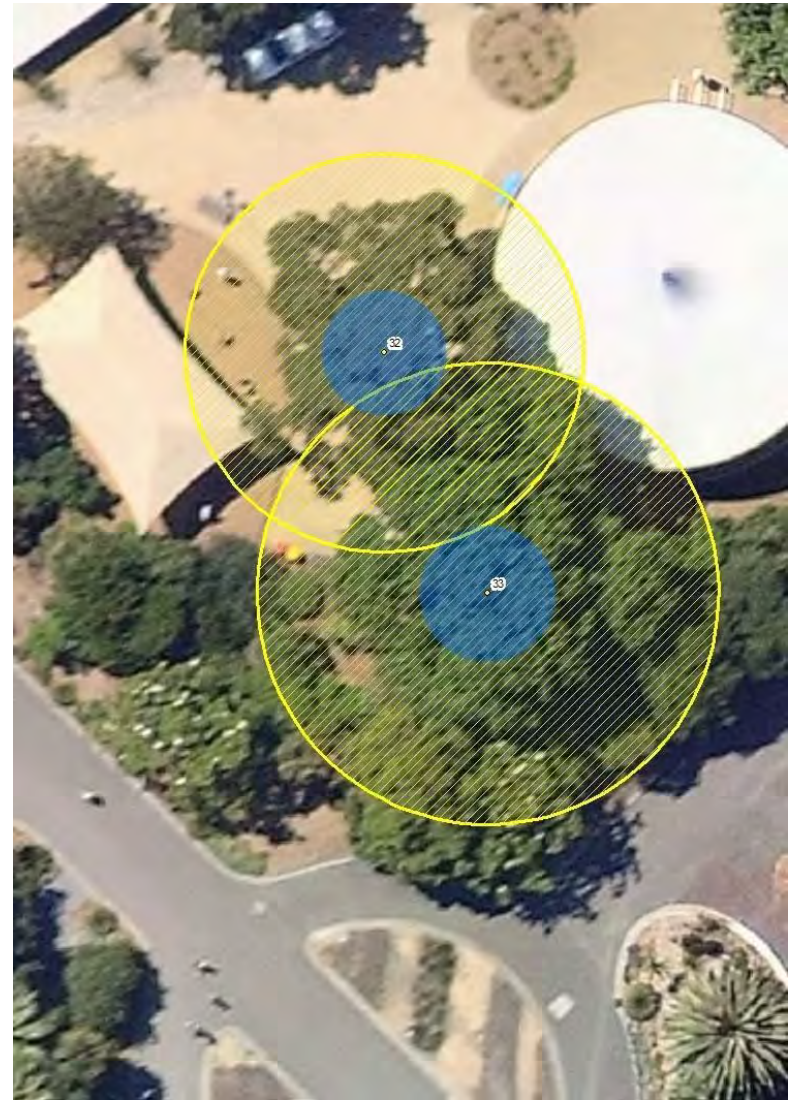

Tree Number: 33
Address: Melbourne Zoological Gardens, Elliott Avenue, PARKVILLE VIC 3052
Location: Melbourne Zoo north of main entrance children's playground
Melway Ref: 29 E12
Record Type: Single Record
Number of Trees: 1
Group Number: N/A
Botanical Name: *Ulmus x hollandica* 'Vegeta'
Common Name: Huntingdon Elm
Origin: Exotic
Diameter at Breast Height (cm): 102
Tree Protection Zone (m): 12.24
(Radius from centre of trunk)
Diameter at Root Flare (cm): 123
Structural Root Zone (m): 3.61
(Radius from centre of trunk)
Height (m): 19
Average Width (m): 15
Approximate Age: 80-90 years
Easting: 319713.8283
Northing: 5816107.7609

Statement of Significance: This tree fulfils criteria of; Environmental/Micro-climate Services, Aesthetic Value, Outstanding Size, Particularly Old.
This is a large specimen in good condition with a full canopy that provides a shaded environment for the picnic area below.

Location

LEGEND ● Tree ● Structural Root Zone ● Tree Protection Zone