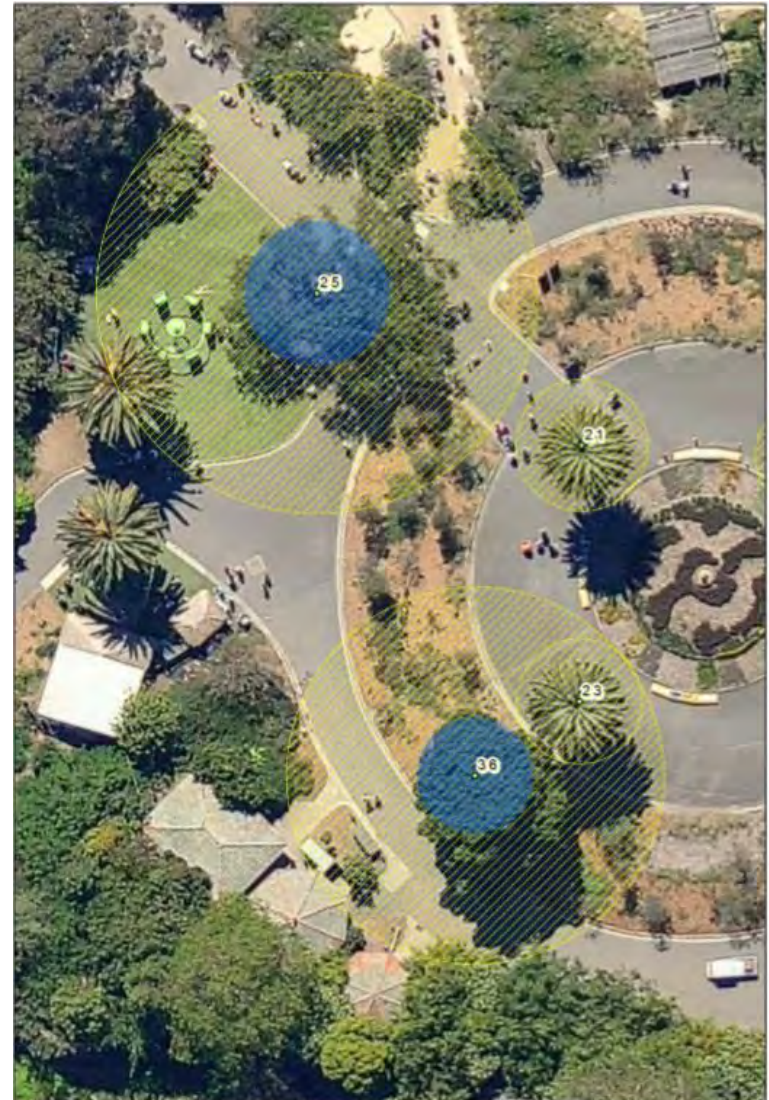

Tree Number: 21
Address: Melbourne Zoological Gardens, Elliott Avenue, PARKVILLE VIC 3052
Location: Melbourne Zoo roundabout of main drive
Melway Ref: 29 E12
Record Type: Single Record as part of G3
Number of Trees: 1
Group Number: G3
Botanical Name: *Phoenix canariensis*
Common Name: Canary Island Date Palm
Origin: Exotic
Diameter at Breast Height (cm): 72
Tree Protection Zone (m): 4.5
(Radius from centre of trunk)
Diameter at Root Flare (cm): 91
Structural Root Zone (m): N/A
(Radius from centre of trunk)
Height (m): 17
Average Width (m): 7
Approximate Age: 80-90 years
Easting: 319638.6076
Northing: 5816151.2365

Statement of Significance: This tree fulfils criteria of; Particularly Old, Aesthetic Value, Outstanding Size, Location or Context.
This large specimen is in good condition with high aesthetic qualities and is one of three palms that dominate the walk up the main driveway.

Location

LEGEND ● Tree ● Structural Root Zone ● Tree Protection Zone