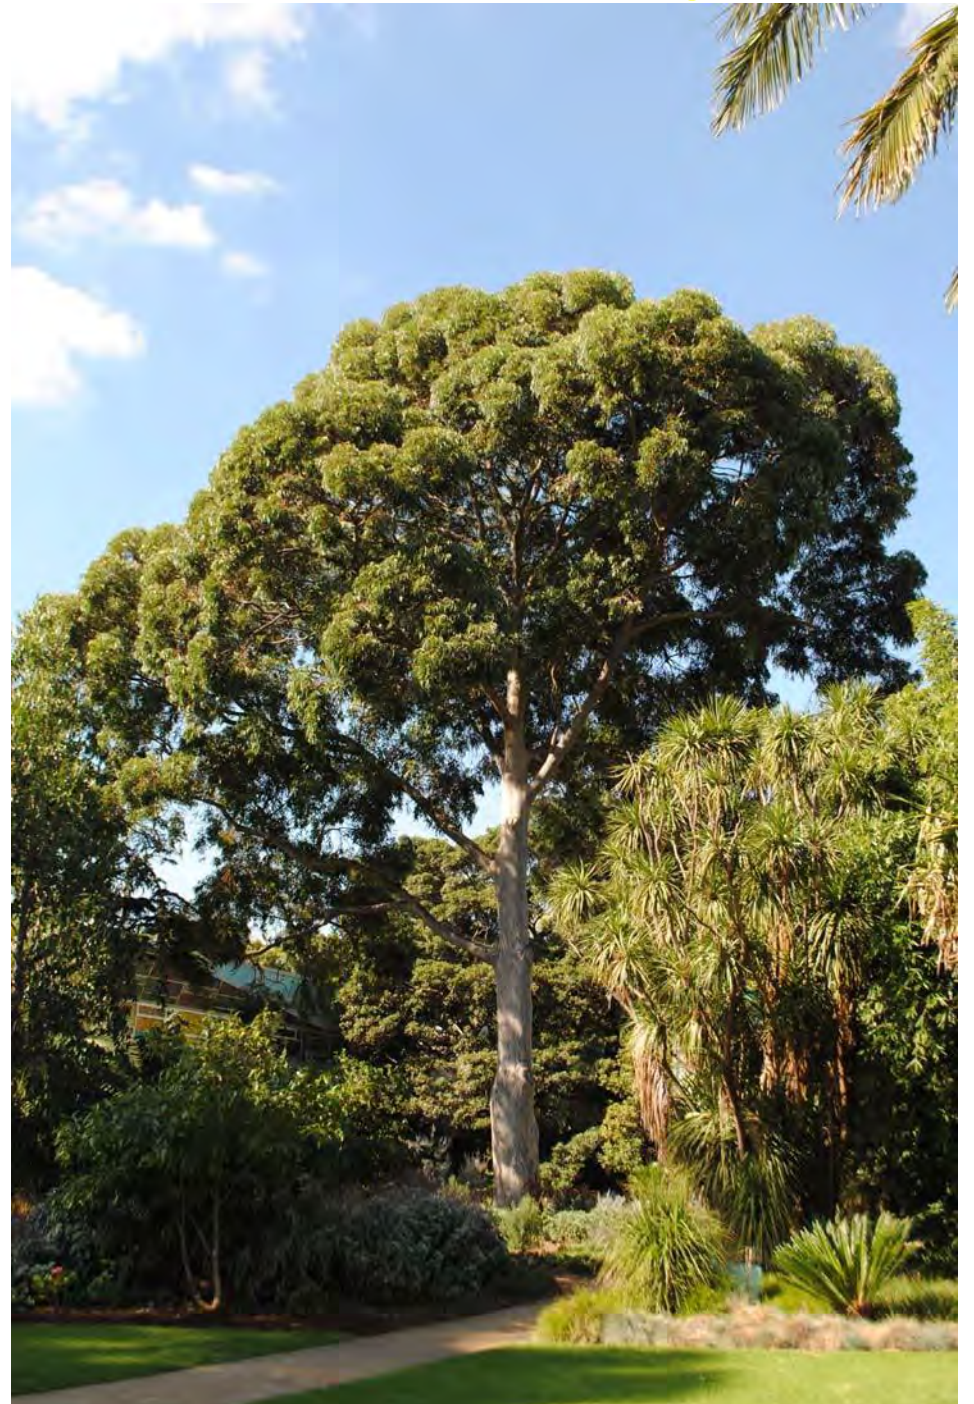

Tree Number: 78
Address: University of Melbourne, 156-292 Grattan Street, PARKVILLE VIC 3010
Location: Melbourne University System Garden
Melway Ref: 2B C6
Record Type: Single Record as part of G5
Number of Trees: 1
Group Number: G5
Botanical Name: *Eucalyptus saligna*
Common Name: Sydney Blue Gum
Origin: Native
Diameter at Breast Height (cm): 114
Tree Protection Zone (m): 13.68
(Radius from centre of trunk)
Diameter at Root Flare (cm): 131
Structural Root Zone (m): 3.71
(Radius from centre of trunk)
Height (m): 28
Average Width (m): 19
Approximate Age: 70-80 years
Easting: 320322.8661
Northing: 5814805.2085

Statement of Significance: This tree fulfils criteria of; Environmental/Micro-climate Services, Outstanding Size.
This is a large and fine example of the species in excellent condition with good form and a full canopy. It provides shade for the plants and pedestrians in the System Garden and dominates the surrounding landscape.

Location

LEGEND ● Tree ● Structural Root Zone ● Tree Protection Zone