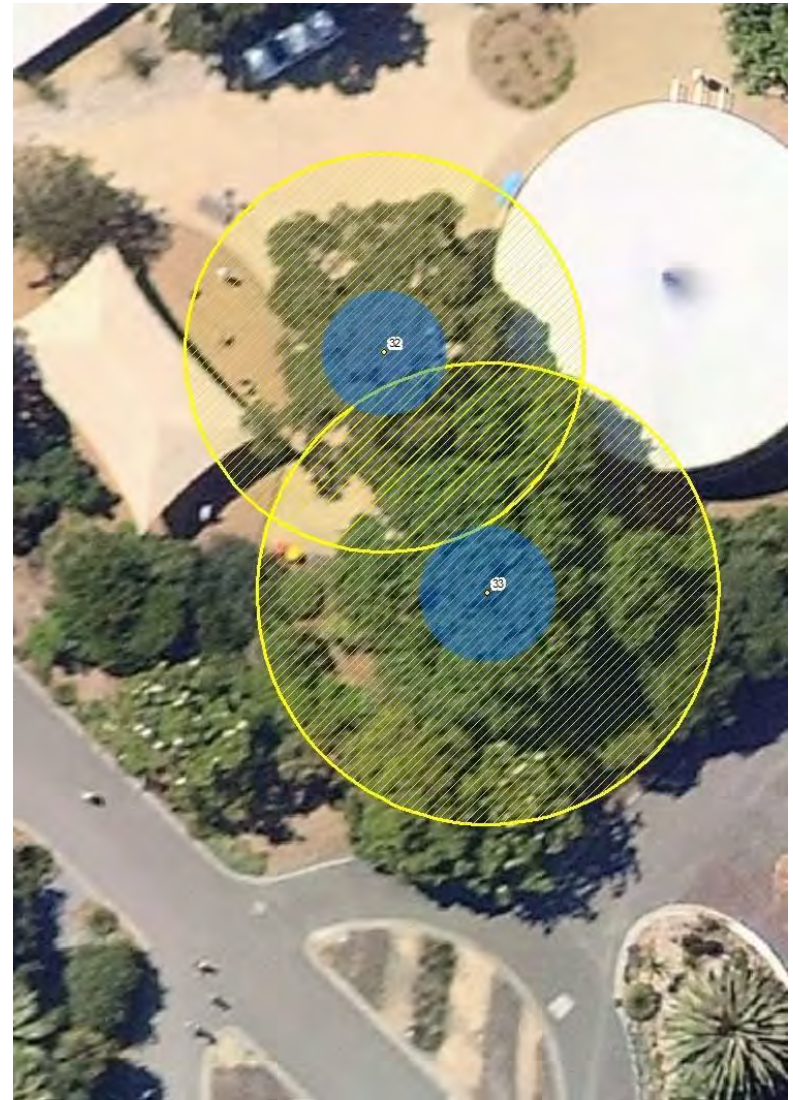

Tree Number: 32
Address: Melbourne Zoological Gardens, Elliott Avenue, PARKVILLE VIC 3052
Location: Melbourne Zoo north of main entrance children's playground
Melway Ref: 29 E12
Record Type: Single Record
Number of Trees: 1
Group Number: N/A
Botanical Name: *Pinus canariensis*
Common Name: Canary Island Pine
Origin: Exotic
Diameter at Breast Height (cm): 88
Tree Protection Zone (m): 10.56
(Radius from centre of trunk)
Diameter at Root Flare (cm): 100
Structural Root Zone (m): 3.31
(Radius from centre of trunk)
Height (m): 19
Average Width (m): 14
Approximate Age: 80-90 years
Easting: 319708.3422
Northing: 5816120.5259

Statement of Significance: This tree fulfils criteria of; Environmental/Micro-climate Services, Outstanding Size, Aesthetic Value, Particularly Old.
This is a large specimen in good condition with good symmetrical branching and a canopy that provides shade for the picnic area below.

Location

LEGEND ● Tree ● Structural Root Zone ● Tree Protection Zone