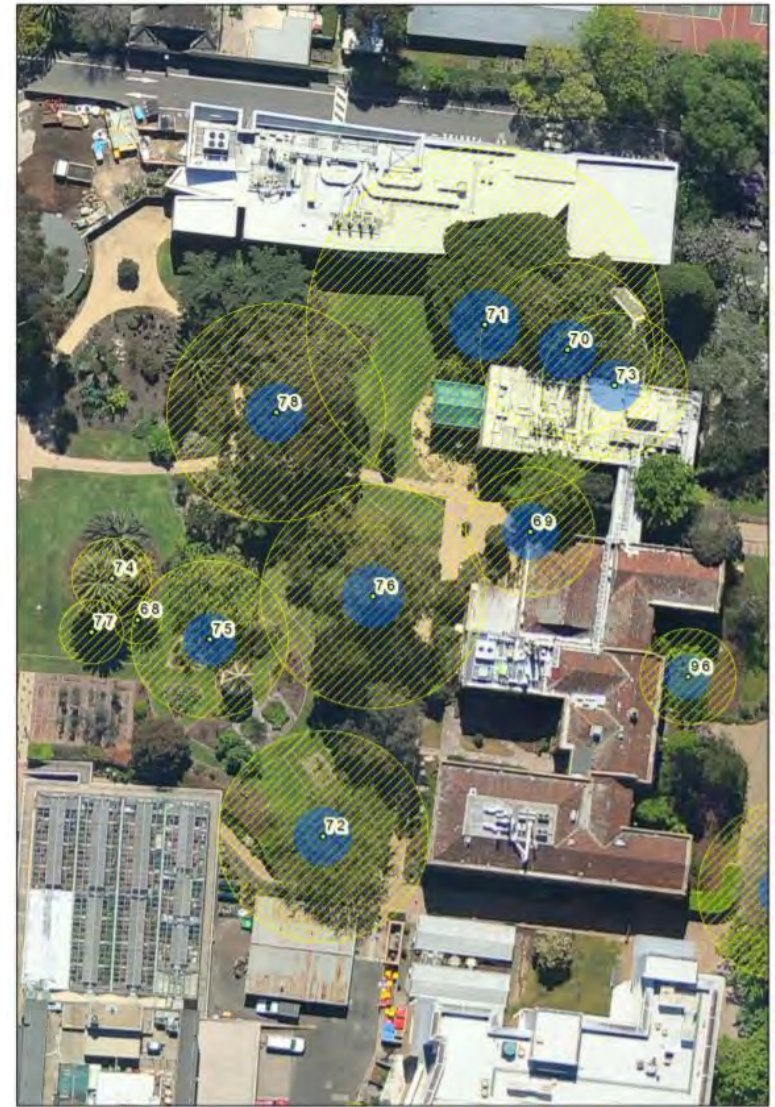

Exceptional Tree Register Report

Tree Number: 72
Address: University of Melbourne, 156-292 Grattan Street, PARKVILLE VIC 3010
Location: Melbourne University System Garden
Melway Ref: 2B C6
Record Type: Single Record as part of G5
Number of Trees: 1
Group Number: G5
Botanical Name: *Maclura pomifera*
Common Name: Osage Orange
Origin: Exotic
Diameter at Breast Height (cm): 110
Tree Protection Zone (m): (Radius from centre of trunk) 13.20
Diameter at Root Flare (cm): 128
Structural Root Zone (m): (Radius from centre of trunk) 3.67
Height (m): 17.5
Average Width (m): 15.5
Approximate Age: 100+ years
Easting: 320328.7138
Northing: 5814752.1662

Location

LEGEND ● Tree ● Structural Root Zone ● Tree Protection Zone