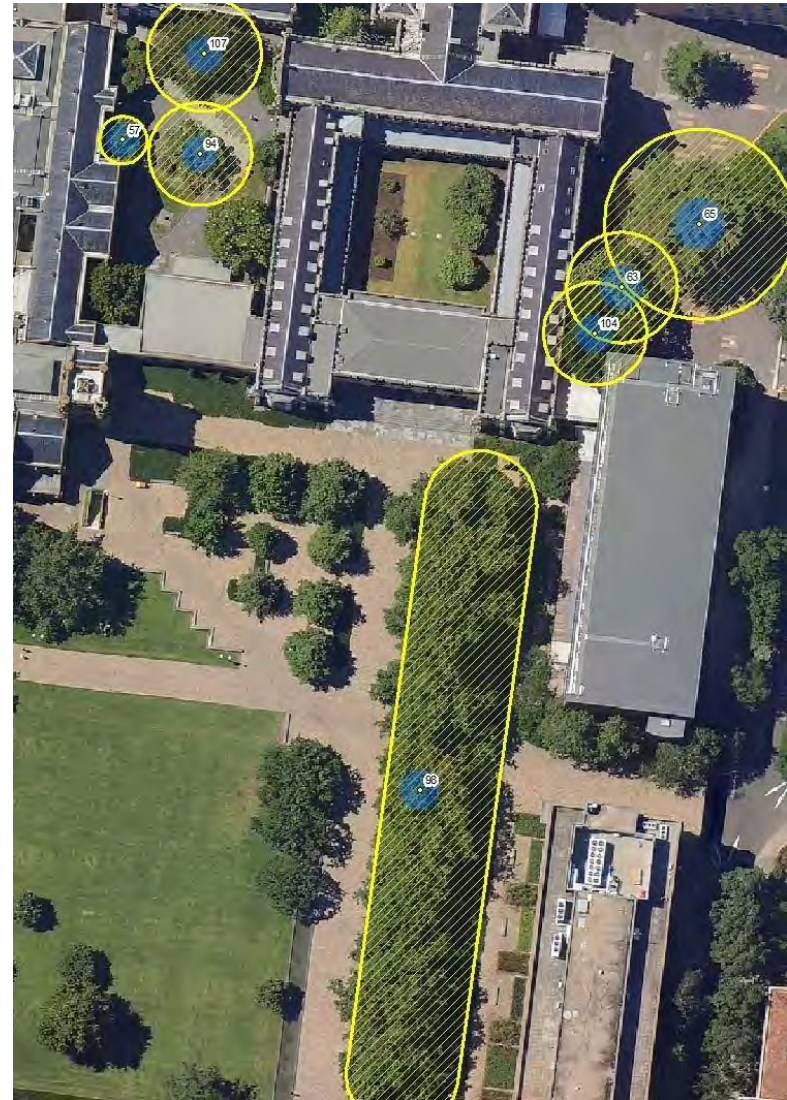

Tree Number: 63
Address: University of Melbourne, 156-292 Grattan Street, PARKVILLE VIC 3010
Location: Melbourne University McFarland Court
Melway Ref: 2B D7
Record Type: Single Record
Number of Trees: 1
Group Number: N/A
Botanical Name: *Magnolia grandiflora*
Common Name: Bull Bay
Origin: Exotic
Diameter at Breast Height (cm): 70
Tree Protection Zone (m): 8.40
(Radius from centre of trunk)
Diameter at Root Flare (cm): 106
Structural Root Zone (m): 3.39
(Radius from centre of trunk)
Height (m): 16
Average Width (m): 14
Approximate Age: 100+ years
Easting: 320505.5812
Northing: 5814651.0627

Statement of Significance: This tree fulfils criteria of; Outstanding Size, Historical Value, Particularly Old, Aesthetic Value.
This is a large, old, ornamental specimen with showy flowers, dating back to the early history of McFarland Court at Melbourne University.

Location

LEGEND   ● Tree   ● Structural Root Zone   ● Tree Protection Zone