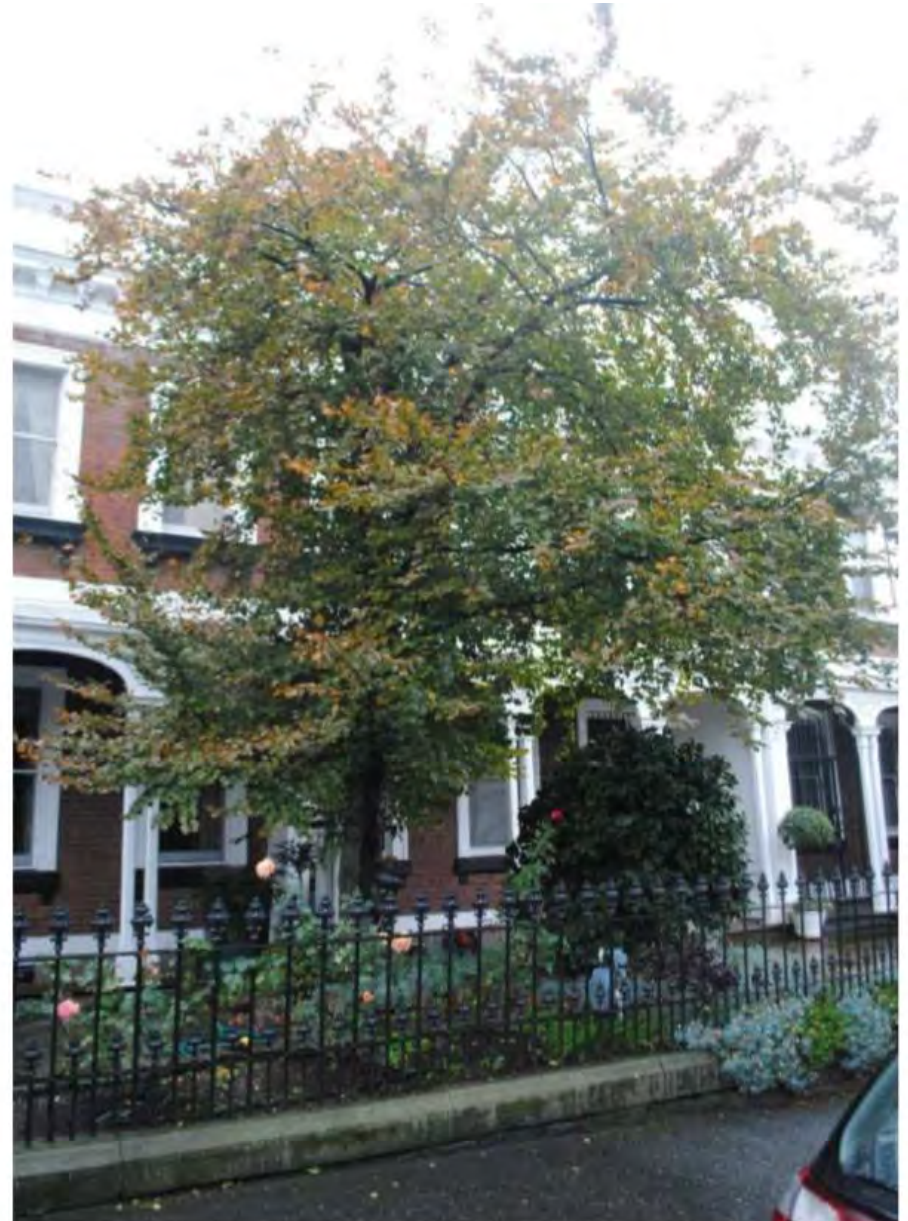

Tree Number: 56
Address: 132 Gipps Street, EAST MELBOURNE VIC 3002
Location: Front of property
Melway Ref: 2G E3
Record Type: Single Record
Number of Trees: 1
Group Number: N/A
Botanical Name: *Fagus sylvatica f. purpurea*
Common Name: European Beech
Origin: Exotic
Diameter at Breast Height (cm): 33
Tree Protection Zone (m): (Radius from centre of trunk) 3.96
Diameter at Root Flare (cm): 40
Structural Root Zone (m): (Radius from centre of trunk) 2.25
Height (m): 9
Average Width (m): 8
Approximate Age: 50-60 years
Easting: 322510.22715
Northing: 5810267.1732

Statement of Significance: This tree fulfils criteria of; Rare or Localised, Aesthetic Value.

This medium sized tree is a cold climate ornamental rarely seen in a residential setting in the City of Melbourne. It is in good condition and adds character to the landscape.

Location

LEGEND ● Tree ● Structural Root Zone ● Tree Protection Zone