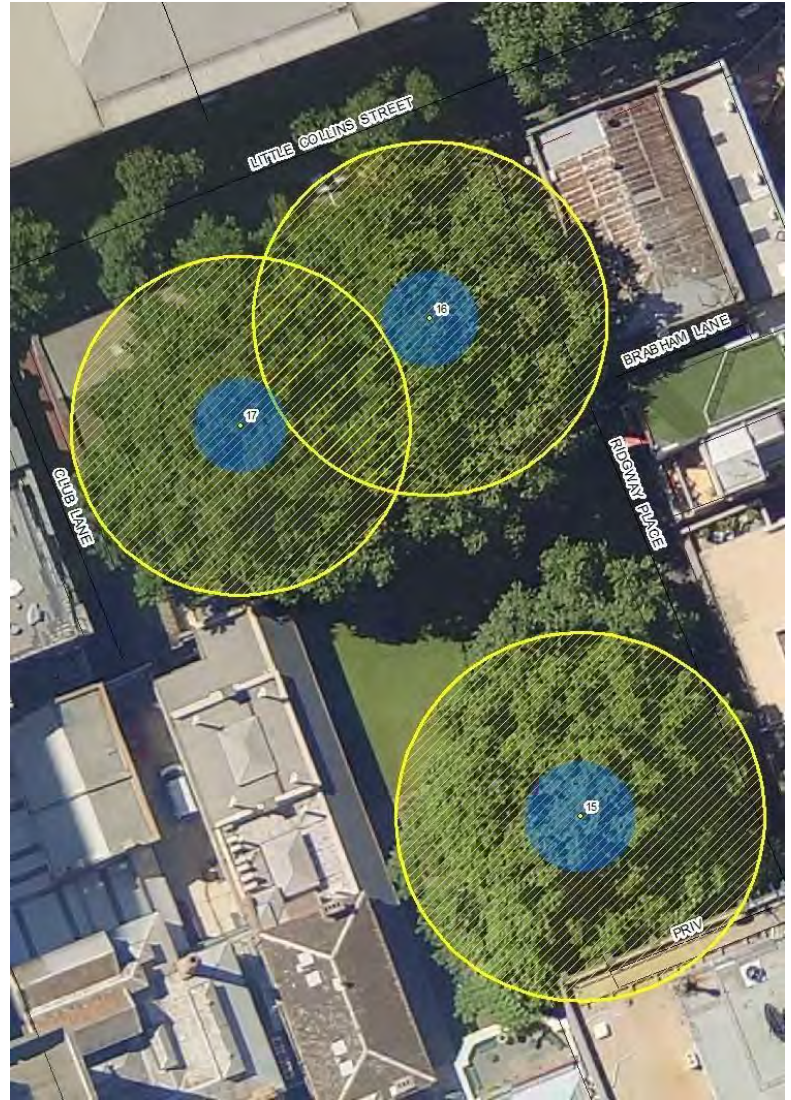

Tree Number: 17
Address: The Melbourne Club, 36-50 Collins Street, MELBOURNE VIC3000
Location: Melbourne Club garden
Melway Ref: 1B U6
Record Type: Single Record
Number of Trees: 1
Group Number: N/A
Botanical Name: *Platanus x acerifolia*
Common Name: Plane Tree
Origin: Exotic
Diameter at Breast Height (cm): 115
Tree Protection Zone (m): (Radius from centre of trunk) 13.80
Diameter at Root Flare (cm): 140
Structural Root Zone (m): (Radius from centre of trunk) 3.81
Height (m): 30.5
Average Width (m): 27
Approximate Age: 100+ years
Easting: 321489.097
Northing: 5813001.8702

Statement of Significance: This tree fulfils criteria of; Environmental/Micro-climate Services, Outstanding Size, Aesthetic Value, Particularly Old. Planted in 1896. This is a large specimen in the city centre in good condition, particularly in context with its built surrounds.

Location

LEGEND ● Tree ● Structural Root Zone ● Tree Protection Zone