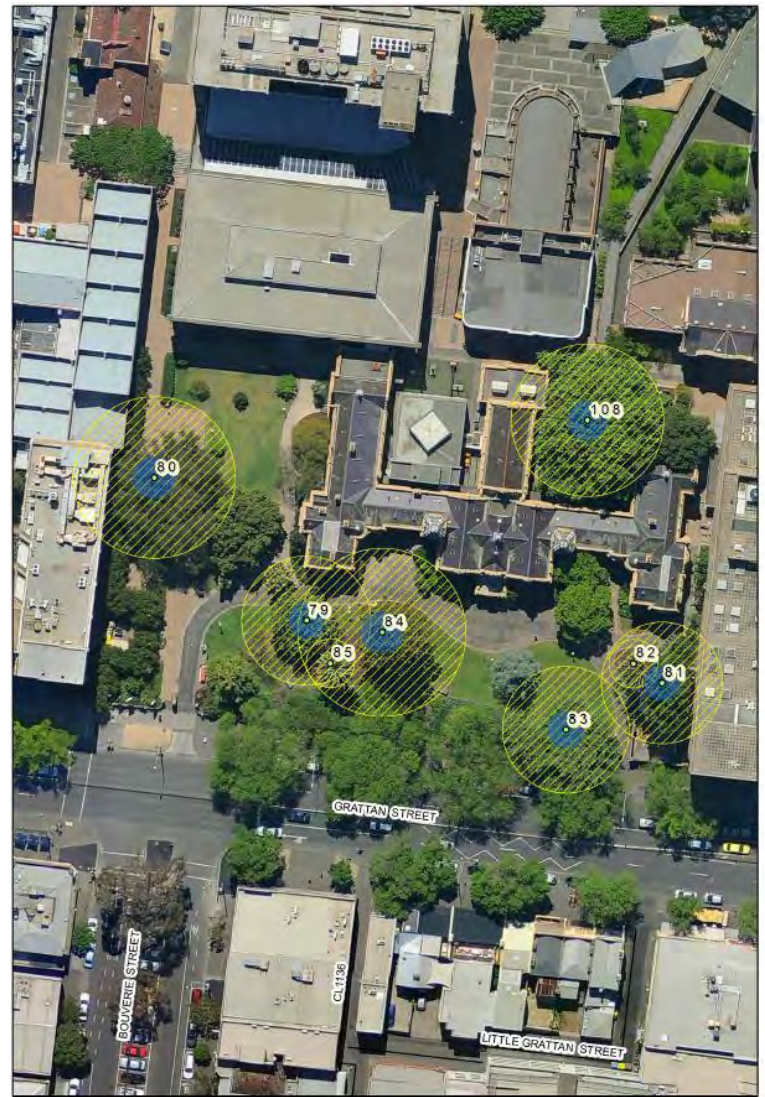

Page 213 of 410

Exceptional Tree Register Report

Tree Number: 85
Address: University of Melbourne, 156-292 Grattan Street, PARKVILLE VIC 3010
Location: Melbourne University outside 1888 building
Melway Ref: 2B E8
Record Type: Single Record as part of G6
Number of Trees: 1
Group Number: G6
Botanical Name: *Phoenix canariensis*
Common Name: Canary Island Date Palm
Origin: Exotic
Diameter at Breast Height (cm): 99
Tree Protection Zone (m): 4.5
(Radius from centre of trunk)
Diameter at Root Flare (cm): 106
Structural Root Zone (m): N/A
(Radius from centre of trunk)
Height (m): 18
Average Width (m): 7
Approximate Age: 100+ years
Easting: 320651.5239
Northing: 5814414.8681

Location

Statement of Significance: This tree fulfils criteria of; Outstanding Size, Aesthetic Value, Particularly Old.

This is a large, old specimen in good condition. It forms part of a group of trees planted in the late nineteenth century.

LEGEND ● Tree ● Structural Root Zone ● Tree Protection Zone