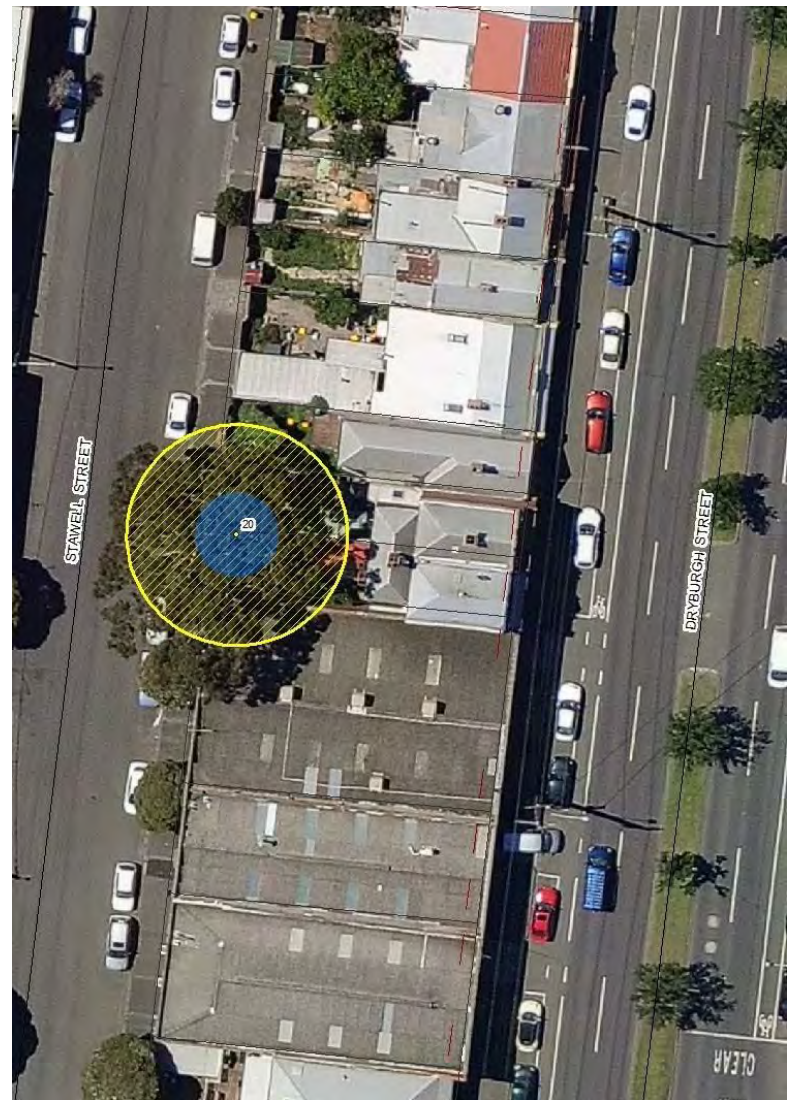

Tree Number: 20
Address: 119 Dryburgh Street, NORTH MELBOURNE VIC3051
Location: Back garden of property
Melway Ref: 2A F10
Record Type: Single Record
Number of Trees: 1
Group Number: N/A
Botanical Name: *Corymbia citriodora*
Common Name: Lemon-scented Gum
Origin: Native
Diameter at Breast Height (cm): 75
Tree Protection Zone (m): 9.00
(Radius from centre of trunk)
Diameter at Root Flare (cm): 110
Structural Root Zone (m): 3.44
(Radius from centre of trunk)
Height (m): 24
Average Width (m): 17.5
Approximate Age: 80-90 years
Easting: 318903.8492
Northing: 5813971.9532

Statement of Significance: This tree fulfils criteria of; Outstanding Size, Aesthetic Value, Location or Context.
This is a large native tree in good condition especially in context with its built surrounds. It has a wide canopy and dominates the surrounding landscape.

Location

LEGEND Tree Structural Root Zone Tree Protection Zone