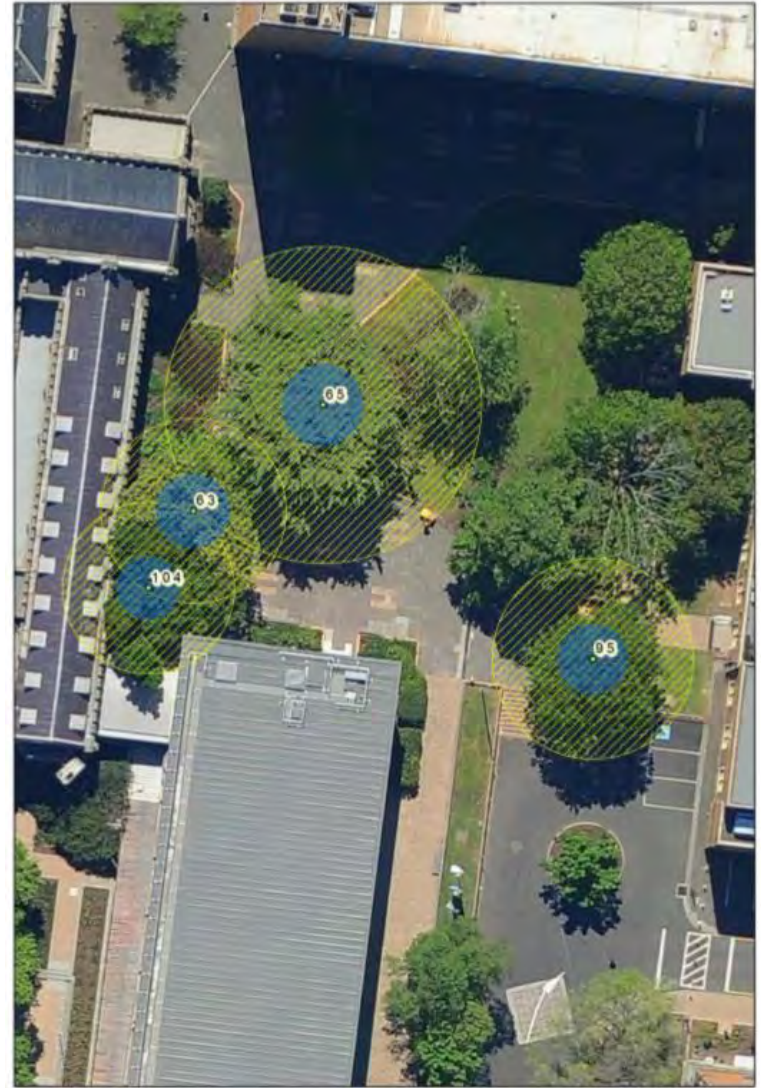

**Location**

**LEGEND** ● Tree ● Structural Root Zone ● Tree Protection Zone

**Tree Number:** 65  
**Address:** University of Melbourne, 156-292 Grattan Street, PARKVILLE VIC 3010  
**Location:** Melbourne University McFarland Court  
**Melway Ref:** 2B D7  
**Record Type:** Single Record  
**Number of Trees:** 1  
**Group Number:** N/A  
**Botanical Name:** *Cedrus deodara*  
**Common Name:** Deodar Cedar  
**Origin:** Exotic  
**Diameter at Breast Height (cm):** 120  
**Tree Protection Zone (m):** 14.40  
**(Radius from centre of trunk)**  
**Diameter at Root Flare (cm):** 132  
**Structural Root Zone (m):** 3.72  
**(Radius from centre of trunk)**  
**Height (m):** 17  
**Average Width (m):** 19  
**Approximate Age:** 80-90 years  
**Easting:** 320517.3348  
**Northing:** 5814660.6814  
**Statement of Significance:** This tree fulfils criteria of; Aesthetic Value, Historical Value, Outstanding Size, Particularly Old.  
 This is a large ornamental specimen dating back to the early history of McFarland Court. It has high aesthetic value with a large trunk and flowing branches and dominates the surrounding landscape.

Location

**LEGEND** ● Tree ● Structural Root Zone ● Tree Protection Zone

**Tree Number:** 66  
**Address:** University of Melbourne, 156-292 Grattan Street, PARKVILLE VIC 3010  
**Location:** Melbourne University Union Lawn  
**Melway Ref:** 2B D6  
**Record Type:** Single Record  
**Number of Trees:** 1  
**Group Number:** N/A  
**Botanical Name:** *Ulmus x hollandica* "Vegeta"  
**Common Name:** Huntingdon Elm  
**Origin:** Exotic  
**Diameter at Breast Height (cm):** 95  
**Tree Protection Zone (m): (Radius from centre of trunk)** 11.40  
**Diameter at Root Flare (cm):** 114  
**Structural Root Zone (m): (Radius from centre of trunk)** 3.50  
**Height (m):** 22  
**Average Width (m):** 27  
**Approximate Age:** 80-90 years  
**Easting:** 320561.679  
**Northing:** 5814751.5119