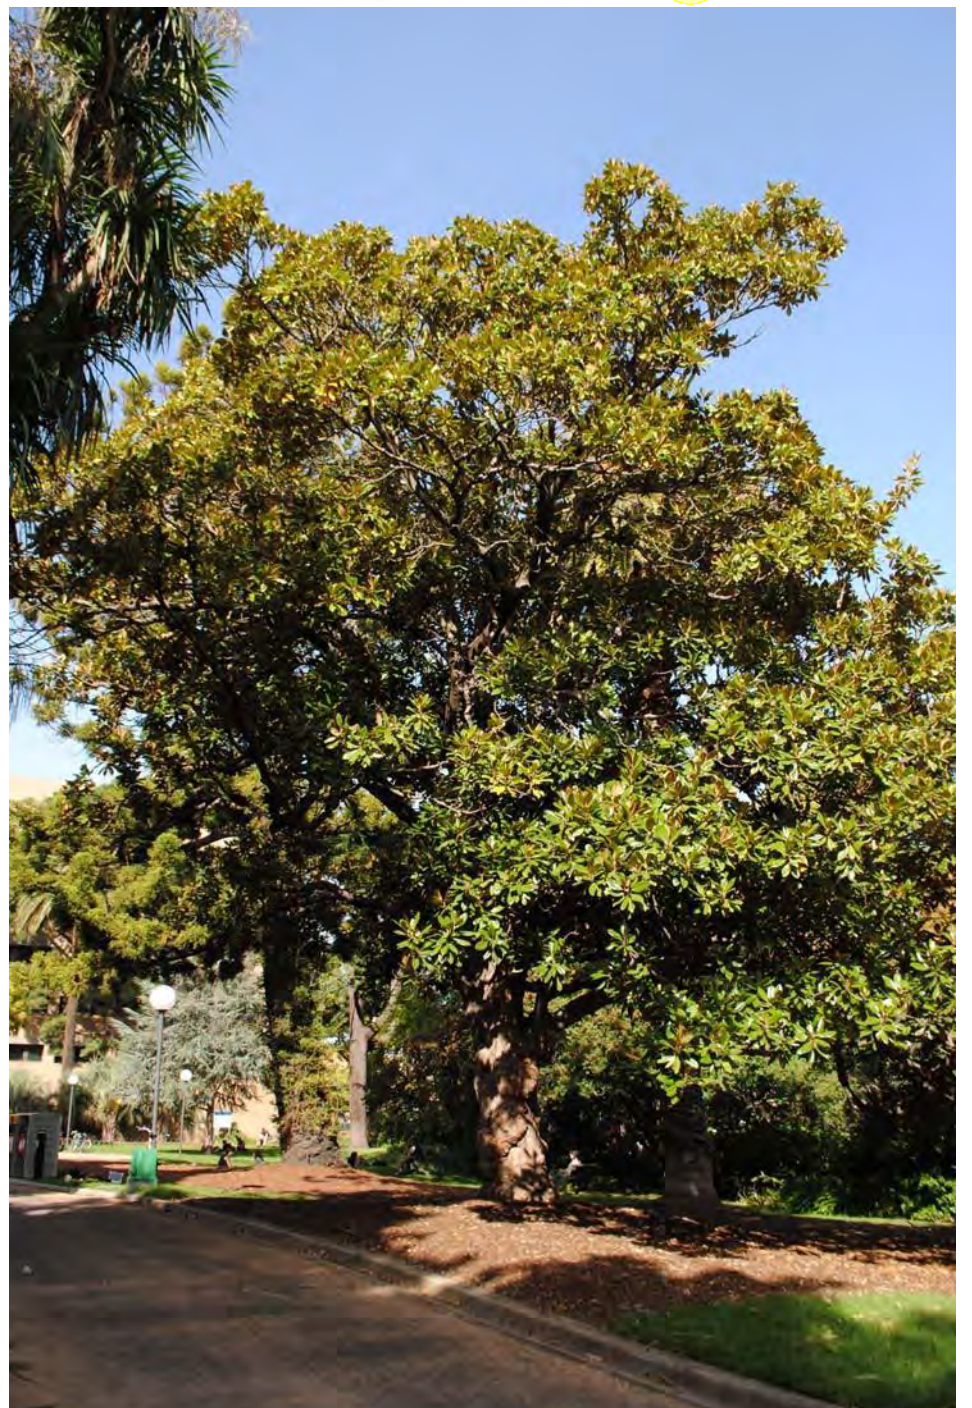

Exceptional Tree Register Report

Tree Number: 79
Address: University of Melbourne, 156-292 Grattan Street, PARKVILLE VIC 3010
Location: Melbourne University outside 1888 building
Melway Ref: 2B E8
Record Type: Single Record as part of G6
Number of Trees: 1
Group Number: G6
Botanical Name: *Magnolia grandiflora*
Common Name: Bull Bay
Origin: Exotic
Diameter at Breast Height (cm): 100
Tree Protection Zone (m): 12.00
(Radius from centre of trunk)
Diameter at Root Flare (cm): 101
Structural Root Zone (m): 3.32
(Radius from centre of trunk)
Height (m): 13.5
Average Width (m): 14
Approximate Age: 100+ years
Easting: 320647.0921
Northing: 5814422.7801

Location

LEGEND ● Tree ● Structural Root Zone ● Tree Protection Zone