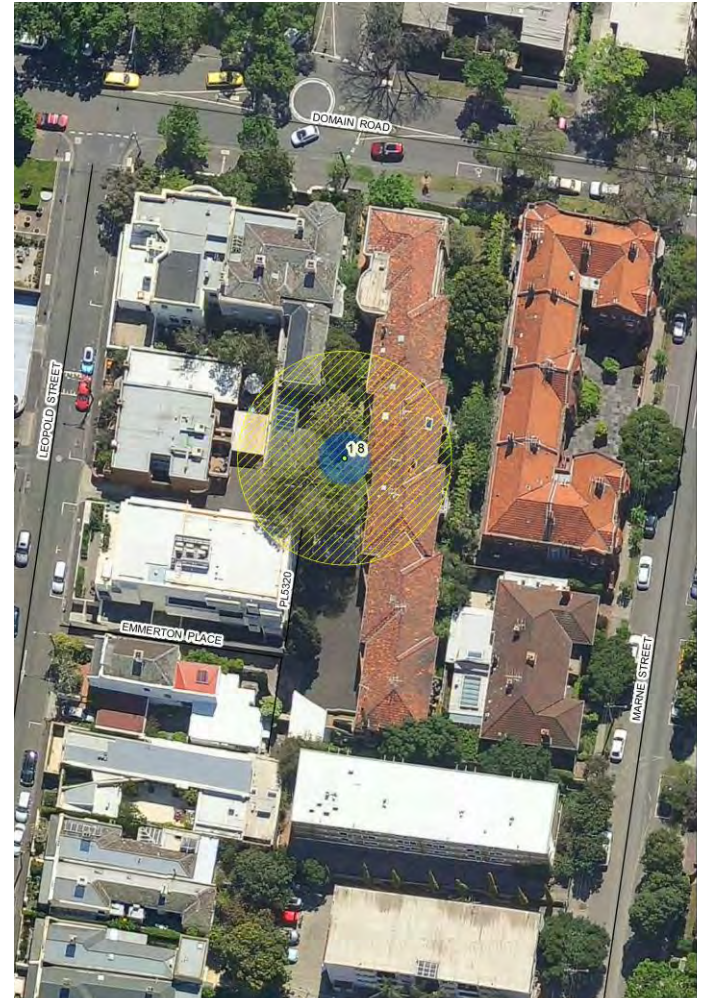

Location

**LEGEND** ● Tree ● Structural Root Zone ● Tree Protection Zone

**Tree Number:** 18  
**Address:** 209-211 Domain Road, SOUTH YARRA VIC 3141  
**Location:** Back of flats enter Emerton Place  
**Melway Ref:** 2L D3  
**Record Type:** Single Record as part of G2  
**Number of Trees:** 1  
**Group Number:** G2  
**Botanical Name:** *Ulmus procera*  
**Common Name:** English Elm  
**Origin:** Exotic  
**Diameter at Breast Height (cm):** 127  
**Tree Protection Zone (m): (Radius from centre of trunk)** 15  
**Diameter at Root Flare (cm):** 129  
**Structural Root Zone (m): (Radius from centre of trunk)** 3.68  
**Height (m):** 23  
**Average Width (m):** 13  
**Approximate Age:** 100+ years  
**Easting:** 322571.2445  
**Northing:** 5810607.2352

Location

**Statement of Significance:** This tree fulfils criteria of; Outstanding Size, Particularly Old.

This is a large, old specimen in good condition, particularly in context with its built surrounds. It is one of three elms left from a row of elms dating back to the original estate in the late 1800s.

**LEGEND** ● Tree ● Structural Root Zone ● Tree Protection Zone

**Tree Number:** 20  
**Address:** 119 Dryburgh Street, NORTH MELBOURNE VIC3051  
**Location:** Back garden of property  
**Melway Ref:** 2A F10  
**Record Type:** Single Record  
**Number of Trees:** 1  
**Group Number:** N/A  
**Botanical Name:** *Corymbia citriodora*  
**Common Name:** Lemon-scented Gum  
**Origin:** Native  
**Diameter at Breast Height (cm):** 75  
**Tree Protection Zone (m):** 9.00  
**(Radius from centre of trunk)**  
**Diameter at Root Flare (cm):** 110  
**Structural Root Zone (m):** 3.44  
**(Radius from centre of trunk)**  
**Height (m):** 24  
**Average Width (m):** 17.5  
**Approximate Age:** 80-90 years  
**Easting:** 318903.8492  
**Northing:** 5813971.9532