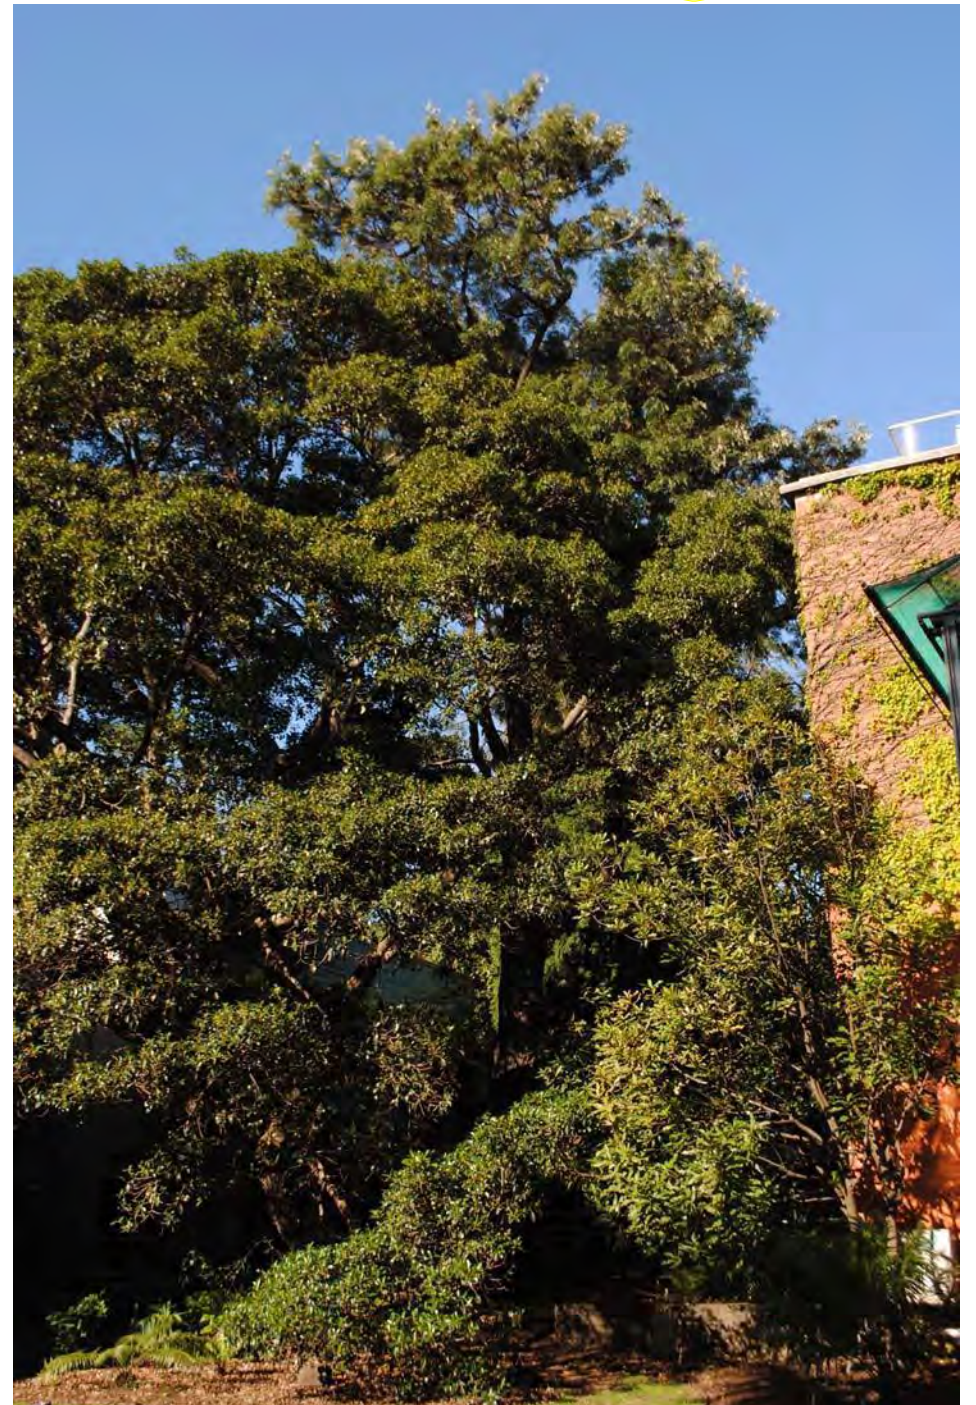

Tree Number: 70
Address: University of Melbourne, 156-292 Grattan Street, PARKVILLE VIC 3010
Location: Melbourne University System Garden
Melway Ref: 2B C6
Record Type: Single Record as part of G5
Number of Trees: 1
Group Number: G5
Botanical Name: *Grevillea robusta*
Common Name: Silky Oak
Origin: Native
Diameter at Breast Height (cm): 91
Tree Protection Zone (m): 10.92
(Radius from centre of trunk)
Diameter at Root Flare (cm): 128
Structural Root Zone (m): 3.67
(Radius from centre of trunk)
Height (m): 25
Average Width (m): 13
Approximate Age: 70-80 years
Easting: 320359.2907
Northing: 5814813.0767

Location

Statement of Significance: This tree fulfils criteria of; Outstanding Size.
This is a large, tall specimen located in the System Garden at Melbourne University. It is in good condition, particularly in context with its built surrounds.

LEGEND ● Tree ● Structural Root Zone ● Tree Protection Zone