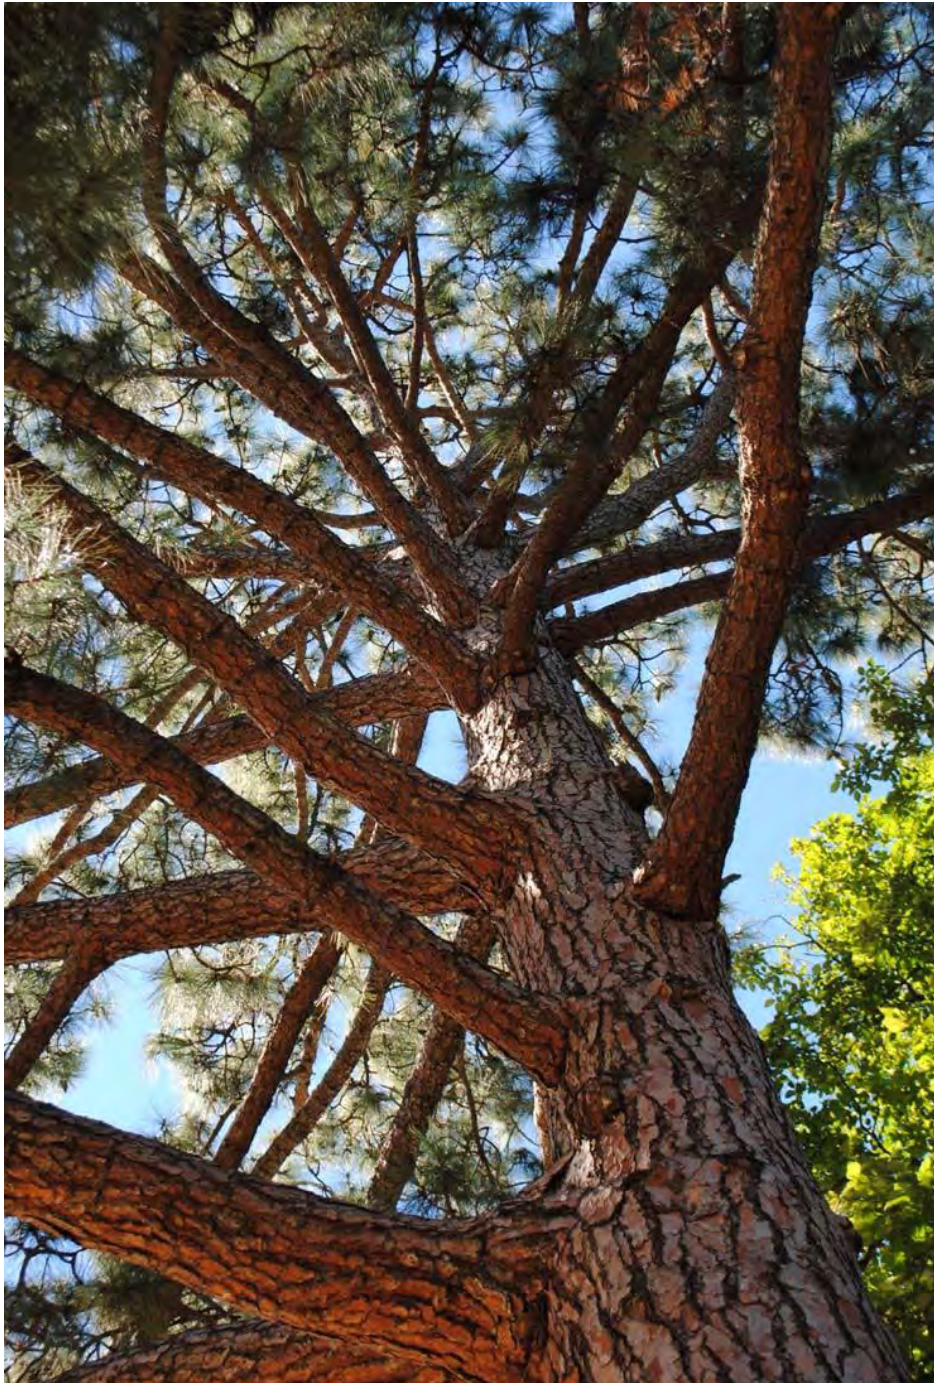

Tree Number: 32
Address: Melbourne Zoological Gardens, Elliott Avenue, PARKVILLE VIC 3052
Location: Melbourne Zoo north of main entrance children's playground
Melway Ref: 29 E12
Record Type: Single Record
Number of Trees: 1
Group Number: N/A
Botanical Name: *Pinus canariensis*
Common Name: Canary Island Pine
Origin: Exotic
Diameter at Breast Height (cm): 88
Tree Protection Zone (m): 10.56
(Radius from centre of trunk)
Diameter at Root Flare (cm): 100
Structural Root Zone (m): 3.31
(Radius from centre of trunk)
Height (m): 19
Average Width (m): 14
Approximate Age: 80-90 years
Easting: 319708.3422
Northing: 5816120.5259

Statement of Significance: This tree fulfils criteria of; Environmental/Micro-climate Services, Outstanding Size, Aesthetic Value, Particularly Old.
This is a large specimen in good condition with good symmetrical branching and a canopy that provides shade for the picnic area below.

Location

LEGEND ● Tree ● Structural Root Zone ● Tree Protection Zone