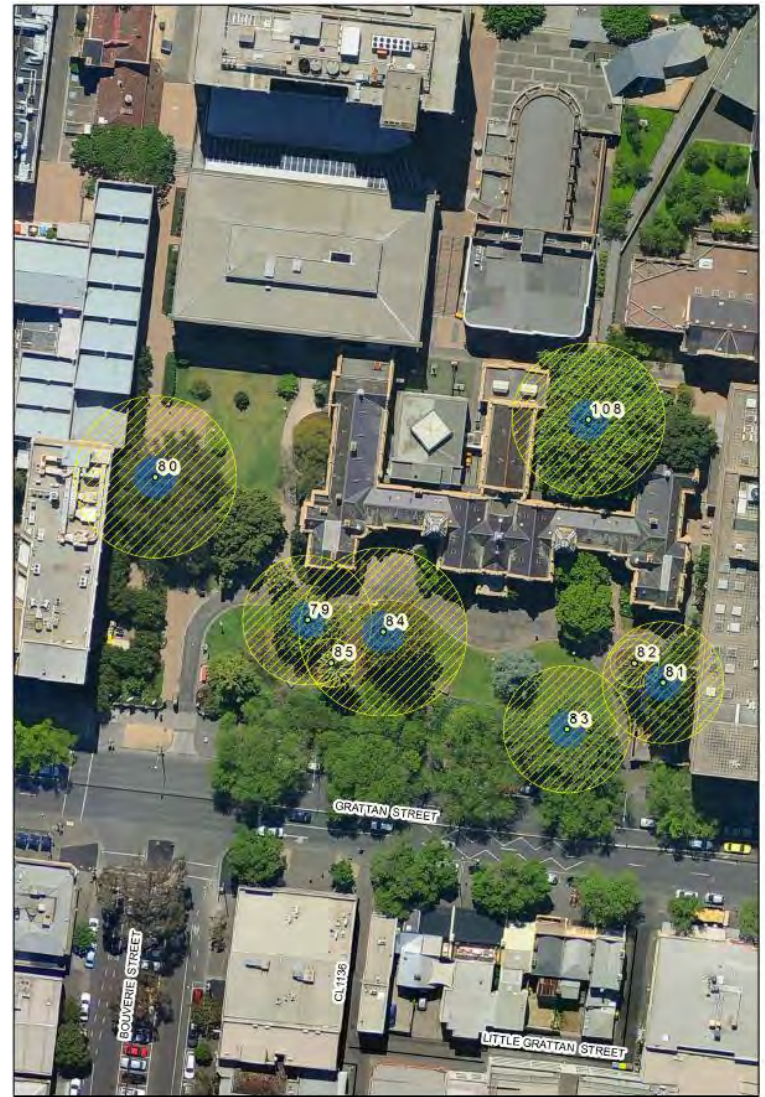

Page 211 of 410

Exceptional Tree Register Report

Tree Number: 82
Address: University of Melbourne, 156-292 Grattan Street, PARKVILLE VIC 3010
Location: Melbourne University outside 1888 building eastern side
Melway Ref: 2B E8
Record Type: Single Record as part of G6
Number of Trees: 1
Group Number: G6
Botanical Name: *Phoenix canariensis*
Common Name: Canary Island Date Palm
Origin: Exotic
Diameter at Breast Height (cm): 78
Tree Protection Zone (m): 4.5
(Radius from centre of trunk)
Diameter at Root Flare (cm): 110
Structural Root Zone (m): N/A
(Radius from centre of trunk)
Height (m): 20
Average Width (m): 7
Approximate Age: 100+ years
Easting: 320707.7502
Northing: 5814414.806

Statement of Significance: This tree fulfils criteria of; Particularly Old, Outstanding Size.

This is a large old specimen, in good condition, particularly in context with its built surrounds. It forms part of a group of trees planted in the nineteenth century outside the 1888 building of Melbourne University.

Location

LEGEND ● Tree ● Structural Root Zone ● Tree Protection Zone